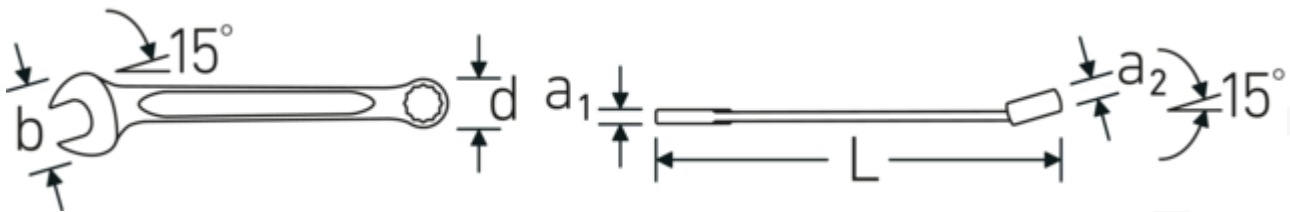

### OPEN BOX 13a

Product no. **40487070**  
 GTIN **4018754020355**  
 Model **OPEN BOX 13a 1 7/8**

**Label.** Combination wrench Wrench size 1 7/8 " L.530mm

## Technical Drawing.

## Technical Attributes.

a1	14 mm
a2	21 mm
Width mm (b)	103 mm
d	68,4 mm
DIN	DIN 3113 Form A / ISO 7738 Form A
Length mm (L)	530 mm
Jaw angle	15 °
Ring position	15 °
Wrench width 1 [inch]	1 7/8 "
Wrench width s 2 [inch]	1 7/8 "