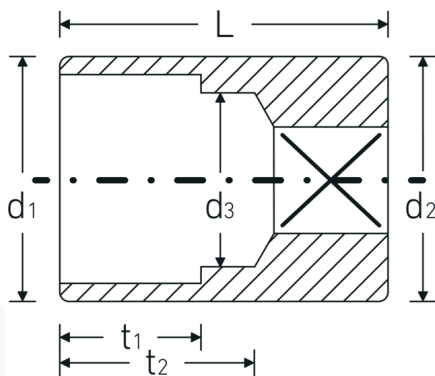

## Sockets

40aD

Product no. **01530028**  
 GTIN **4018754001569**  
 Model **40 AD 7/16**

**Label.** 1/4 " Sockets Spanner size 7/16" L.23mm

- Features.**
- ASME B 107.1, Fed. Spec. GGG-W-641, SAE AS 954-E (test values)
  - HPQ® heavy-duty steel, chrome-plated

## Technical Drawing.

## Technical Attributes.

Drive profile bi-hex AS-Drive®  
 Internal square drive (inch) 1/4 "

## Logistics data.

Depth mm (IFS) 23  
 Width mm (IFS) 16

d1	15,8 mm	Height mm (IFS)	16
d2	15,8 mm	Length (packed, mm)	80
d3	10 mm	Width (packed, mm)	60
Length mm (L)	23 mm	Height (packed, mm)	22
Spanner size [inch]	7/16 "	Volume (packed, dm3)	0.1056 dm3
t1	9 mm	Art. no.	01530028
t2	14,6 mm	Weight (gross, kg)	0,214
		Weight PAP (kg)	0,000
		Weight PVC (kg)	0,003
		GTIN	4018754001569
		Country of origin	GERMANY
		Region of origin	Nordrhein-Westfalen
		WEEE/ElektroG	nicht ear-pflichtig
		Customs tariff no.	82042000
		Packing standard	10
		Weight	21 g