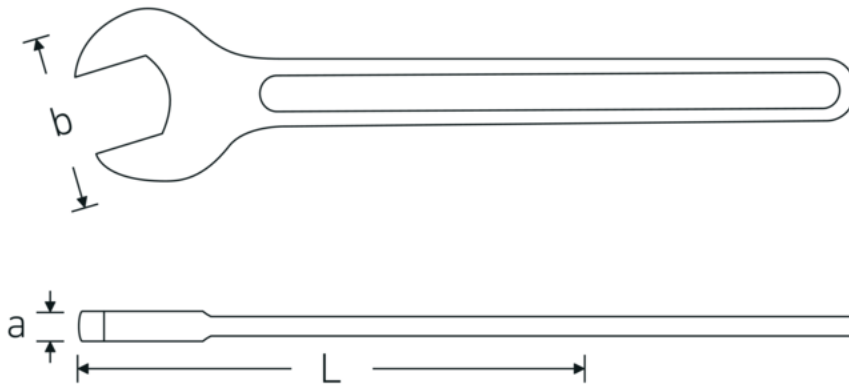

Open-ended wrench, metric

4004

Product no. **40040800**
GTIN **4018754018437**
Model **4004 80**

Label. Open-ended wrench Wrench size 80mm L.645mm

Technical Drawing.

Technical Attributes.

a	22 mm
Width mm (b)	162 mm
DIN	DIN 894
Length mm (L)	645 mm
Wrench width 1 [mm]	80 mm

Logistics data.

Depth mm (IFS)	643
Width mm (IFS)	158
Height mm (IFS)	22
Length (packed, mm)	643
Width (packed, mm)	158
Height (packed, mm)	22
Volume (packed, dm3)	2.235068 dm3
Product no.	40040800
Weight (gross, kg)	3,185

Variants.

Product no.	Art. no. (ERP)	Description	GTIN
40040240	4004 24	Open-ended wrench Wrench size 24mm L.215mm	4018754018307
40040270	4004 27	Open-ended wrench Wrench size 27mm L.238mm	4018754018314
40040300	4004 30	Open-ended wrench Wrench size 30mm L.261mm	4018754018321
40040320	4004 32	Open-ended wrench Wrench size 32mm L.273mm	4018754018338
40040360	4004 36	Open-ended wrench Wrench size 36mm L.300mm	4018754018345
40040410	4004 41	Open-ended wrench Wrench size 41mm L.335mm	4018754018352
40040460	4004 46	Open-ended wrench Wrench size 46mm L.369mm	4018754018369
40040500	4004 50	Open-ended wrench Wrench size 50mm L.412mm	4018754018376
40040550	4004 55	Open-ended wrench Wrench size 55mm L.457mm	4018754018383
40040600	4004 60	Open-ended wrench Wrench size 60mm L.492mm	4018754018390
40040650	4004 65	Open-ended wrench Wrench size 65mm L.528mm	4018754018406
40040700	4004 70	Open-ended wrench Wrench size 70mm L.572mm	4018754018413
40040750	4004 75	Open-ended wrench Wrench size 75mm L.608mm	4018754018420
40040800	4004 80	Open-ended wrench Wrench size 80mm L.645mm	4018754018437
40040850	4004 85	Open-ended wrench Wrench size 85mm L.690mm	4018754018444