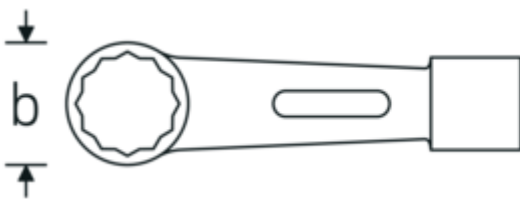

### Label.

Impact ring wrench Wrench size 50 mm L.280mm

### Technical Attributes.

a	35 mm
Width mm (b)	70 mm
Length mm (L)	280 mm
Wrench width 1 [mm]	50 mm