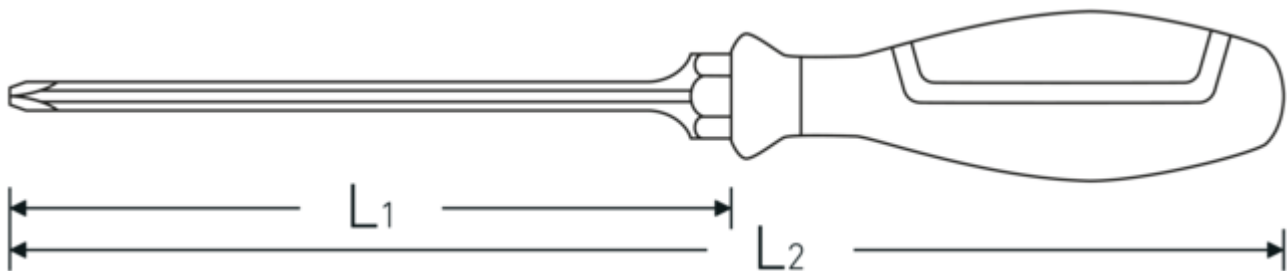

Made of robust Chrome-Alloy-Steel with a burnished blade.

Product highlights.

Technical Drawing.

Technical Attributes.

Drive profile	POZIDRIV®/SUPADRIV®
DIN	DIN EN 60900
Size of output profile	PZ1
L1	80 mm
L2	185 mm

Logistics data.

Depth mm (IFS)	185
Width mm (IFS)	25
Height mm (IFS)	25
Length (packed, mm)	205
Width (packed, mm)	110
Height (packed, mm)	62
Volume (packed, dm3)	1.3981 dm3
Art. no.	46713001
Weight (gross, kg)	0,528
Weight PAP (kg)	0,082
Weight PVC (kg)	0,000
GTIN	4018754338153
Country of origin	GERMANY
Region of origin	Nordrhein-Westfalen
WEEE/ElektroG	nicht ear-pflichtig
Customs tariff no.	82054000
Packing standard	10
Weight	44 g