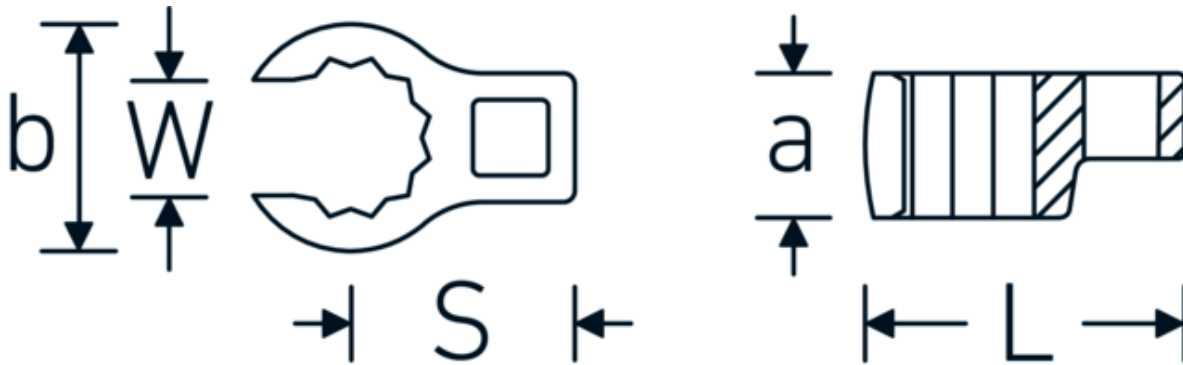

## CROW-RING spanner

440a

Product no. 01490028  
GTIN 4018754001460  
Model 440 A 7/16

**Label.** 1/4 " CROW-RING spanner Spanner size 7/16" L.28mm

- Features.**
- Chrome Alloy Steel, chrome plated
  - caution! Modified settings on torque wrench
  - size 3/8: for Volvo aircraft engine, type "JAS"

## Technical Drawing.

## Technical Attributes.

a	13,5 mm
Internal square drive (inch)	1/4 "
Width mm (b)	18,2 mm
Length mm (L)	28 mm
S	14 mm
Spanner size [inch]	7/16 "

## Variants.

Art. no.	Model no. (ERP)	Description	GTIN
01490024	440 A 3/8	1/4 " CROW-RING spanner Spanner size 3/8" L.28,4mm	4018754116805
01490028	440 A 7/16	1/4 " CROW-RING spanner Spanner size 7/16" L.28mm	4018754001460
01490032	440 A 1/2	1/4 " CROW-RING spanner Spanner size 1/2" L.30,5mm	4018754001477
01490034	440 A 9/16	1/4 " CROW-RING spanner Spanner size 9/16" L.31,7mm	4018754001484
02490036	440 A 5/8	3/8 " CROW-RING spanner Spanner size 5/8" L.36,5mm	4018754004546
02490038	440 A 11/16	3/8 " CROW-RING spanner Spanner size 11/16" L.39,2mm	4018754004553
02490040	440 A 3/4	3/8 " CROW-RING spanner Spanner size 3/4" L.40,9mm	4018754004560
02490042	440 A 13/16	3/8 " CROW-RING spanner Spanner size 13/16" L.42,9mm	4018754004577
02490044	440 A 7/8	3/8 " CROW-RING spanner Spanner size 7/8" L.45,2mm	4018754004584
02490046	440 A 15/16	3/8 " CROW-RING spanner Spanner size 15/16" L.47,2mm	4018754004591
02490048	440 A 1	3/8 " CROW-RING spanner Spanner size 1" L.49,3mm	4018754004607
02490050	440 A 1 1/16	3/8 " CROW-RING spanner Spanner size 1 1/16" L.52,8mm	4018754004614
03490052	440 A 1 1/8	1/2 " CROW-RING spanner Spanner size 1 1/8" L.56,8mm	4018754008445
03490056	440 A 1 1/4	1/2 " CROW-RING spanner Spanner size 1 1/4" L.62,5mm	4018754008452