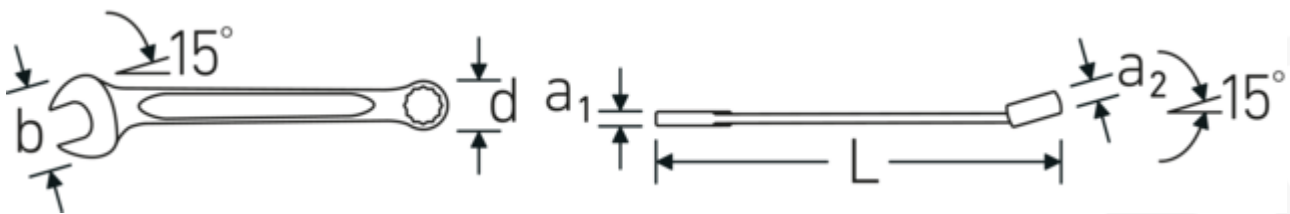

Technologies and features.

Double T-profile

Our combination and ring wrenches have an additional recess in the middle of the tool. Similar to the principle of a double T-beam, this provides a tremendous load capacity and maximum strength whilst reducing weight.

Offset Shaft Design

STAHLWILLE wrenches are reinforced between the jaw and shaft, as this is where the greatest forces are exerted. The special design strengthens the stress zones, thus reducing the risk of breakage to a minimum.

Technical Attributes.

a1	8,9 mm
a2	16 mm
Drive profile	bi-hex AS-Drive®
Width mm (b)	64 mm
d	41,9 mm
DIN	DIN 3113 Form A / ISO 7738 Form A
Length mm (L)	330 mm
Jaw angle	15 °
Wrench width 1 [mm]	29 mm
Ring position	15 °

Wrench width 2 [mm]	29 mm	GTIN	4018754018949
t	5 mm	Country of origin	GERMANY
		Region of origin	Nordrhein-Westfalen
		WEEE/ElektroG	nicht ear-pflichtig
		Customs tariff no.	82041100
		Packing standard	5
		Weight	385 g