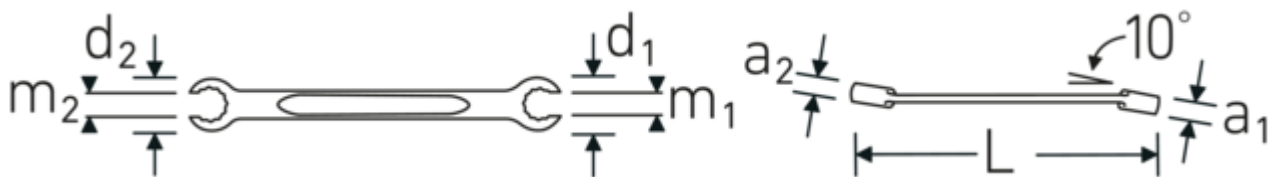

### OPEN RING 24

Product no. 41082427  
GTIN 4018754022007  
Model OPEN RING 24 24 x 27

**Label.** Double-ended ring spanner, angled Spanner size 24 x 27 mm L.270mm

- Features.**
- metric width across flats
  - 10° angled
  - with bi-hex
  - DIN 3118/ISO 3318
  - sturdy, slim and lightweight design
  - extremely resilient and durable
  - STAHLWILLE round finish for a pleasant, non-slip feel
  - drop-forged, hardened and cooled in an oil bath
  - Chrome-Alloy-Steel, chrome-plated

## Advantages.

With bi-hexagon

## Technical Attributes.

<b>a1</b>	16 mm
<b>a2</b>	17,5 mm
<b>Drive profile</b>	bi-hex AS-Drive®
<b>d1</b>	40,5 mm
<b>d2</b>	44,5 mm
<b>DIN</b>	DIN 3118 / ISO 3318
<b>Length mm (L)</b>	270 mm
<b>m1</b>	18 mm
<b>m2</b>	20 mm
<b>Spanner width 1 [mm]</b>	24 mm
<b>Ring position</b>	10 °
<b>Spanner width 2 [mm]</b>	27 mm