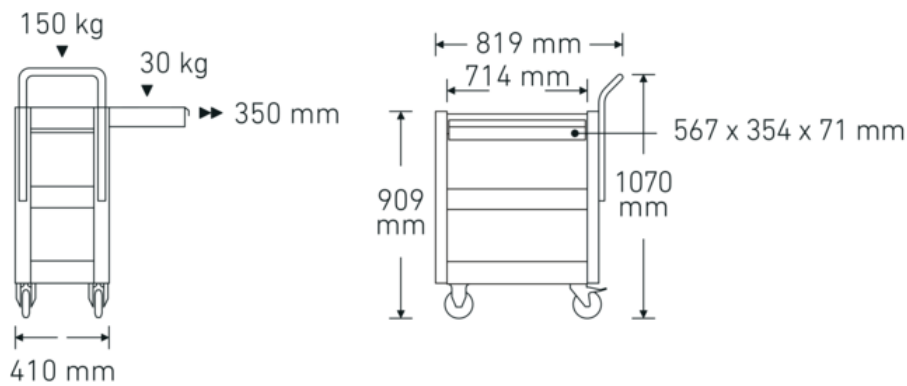

Service trolley

612 ST

Product no. 81300612
GTIN 4018754333981
Model 612 ST

Label. Service trolley Load capacity 150kg

Product highlights.

PRODUCT IMAGE
IN PROGRESS

PRODUCT IMAGE
IN PROGRESS

Technical Drawing.

Technical Attributes.

Number of drawers	1
Width mm (b)	819 mm
Colour	green RAL 6024; anthracite RAL 7016
Colour abbreviation	RAL 6024; RAL 7016
Height mm (h)	909 mm
Length mm (L)	410 mm
Load capacity	150 kg

Logistics data.

Depth mm (IFS)	775
Width mm (IFS)	480
Height mm (IFS)	245
Length (packed, mm)	775
Width (packed, mm)	480
Height (packed, mm)	245
Volume (packed, dm ³)	91.14 dm ³
Product no.	81300612
Weight (gross, kg)	25,500
Weight PAP (kg)	1,500
Weight PVC (kg)	0,000
GTIN	4018754333981
Country of origin	CHINA
Region of origin	Ausländischer Ursprung
WEEE/ElektroG	nicht ear-pflichtig
Customs tariff no.	94032080
Packing standard	1
Weight	25500 g

Variants.

Product no.	Art. no. (ERP)	Description	GTIN
81300612	612 ST	Service trolley Load capacity 150kg	4018754333981

GTIN-Code.

Accessories.

83812070
Empty tray for small
components

81484001
Drawer dividers