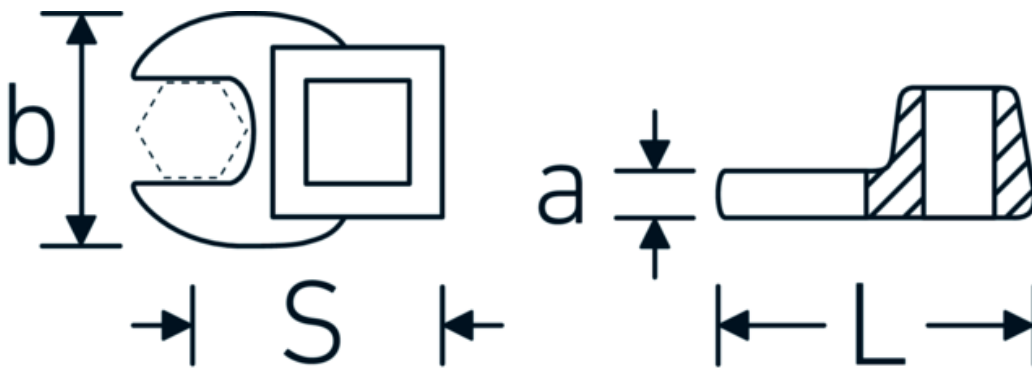

CROW-FOOT spanner

540a

Product no. **02500032**
GTIN **4018754004638**
Model **540 A 1/2**

Label. 3/8 " CROW-FOOT spanner Spanner size 1/2" L.34,3mm

Features.

- Chrome Alloy Steel, chrome plated
- Caution! Modified settings on torque wrench

Technical Drawing.

Technical Attributes.

a	6,3 mm
Internal square drive (inch)	3/8 "
Width mm (b)	25,4 mm
Length mm (L)	34,3 mm
S	18,1 mm
Spanner size [inch]	1/2 "

Logistics data.

Depth mm (IFS)	35
Width mm (IFS)	24
Height mm (IFS)	16
Length (packed, mm)	35
Width (packed, mm)	24
Height (packed, mm)	16
Volume (packed, dm3)	0.01344 dm3

Variants.

Art. no.	Model no. (ERP)	Description	GTIN
01500024	540 A 3/8	1/4 " CROW-FOOT spanner Spanner size 3/8" L.25,5mm	4018754173839
02500028	540 A 7/16	3/8 " CROW-FOOT spanner Spanner size 7/16" L.32mm	4018754004621
02500032	540 A 1/2	3/8 " CROW-FOOT spanner Spanner size 1/2" L.34,3mm	4018754004638
02500034	540 A 9/16	3/8 " CROW-FOOT spanner Spanner size 9/16" L.37,7mm	4018754004645
02500036	540 A 5/8	3/8 " CROW-FOOT spanner Spanner size 5/8" L.37,7mm	4018754004652
02500038	540 A 11/16	3/8 " CROW-FOOT spanner Spanner size 11/16" L.42,5mm	4018754004669
02500040	540 A 3/4	3/8 " CROW-FOOT spanner Spanner size 3/4" L.42,5mm	4018754004676
02500042	540 A 13/16	3/8 " CROW-FOOT spanner Spanner size 13/16" L.42,3mm	4018754004683
02500044	540 A 7/8	3/8 " CROW-FOOT spanner Spanner size 7/8" L.44,5mm	4018754004690
02500048	540 A 1	3/8 " CROW-FOOT spanner Spanner size 1" L.47mm	4018754004706
02500050	540 A 1 1/16	3/8 " CROW-FOOT spanner Spanner size 1 1/16" L.47mm	4018754004713
02500052	540 A 1 1/8	3/8 " CROW-FOOT spanner Spanner size 1 1/8" L.50mm	4018754004720
02500054	540 A 1 3/16	3/8 " CROW-FOOT spanner Spanner size 1 3/16" L.50mm	4018754004737
02500056	540 A 1 1/4	3/8 " CROW-FOOT spanner Spanner size 1 1/4" L.53mm	4018754004744