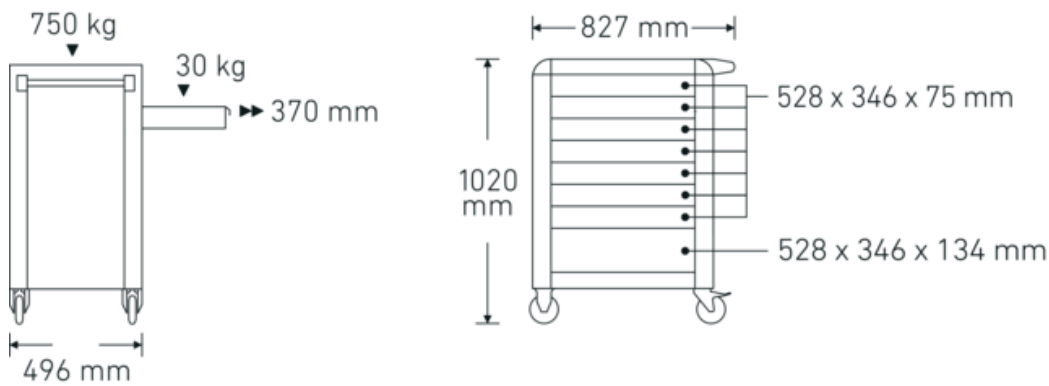

Tool trolley 95 PRO

95/8 PRO

Product no. **81200168**
GTIN **4018754334711**
Model **95/8 R PRO**

Label.

Tool trolley 95/8 PRO 8 Drawers 496 x 827 x 1020 mm red, RAL 3020; black RAL 9005

Product highlights.

Technical Drawing.

Technical Attributes.

Number of drawers	8
Width mm (b)	827 mm
Colour	red, RAL 3020; black RAL 9005
Colour abbreviation	RAL 3020; RAL 9005
Height mm (h)	1020 mm
Length mm (L)	496 mm
No.	95/8 R PRO
Internal drawer dimensions mm	346 x 528 x 75 mm (7x) 346 x 528 x 134 mm (1x)
Drawer load capacity	30 kg 45 kg
Load capacity	750 kg

Logistics data.

Depth mm (IFS)	720
Width mm (IFS)	496
Height mm (IFS)	863
Length (packed, mm)	836
Width (packed, mm)	587
Height (packed, mm)	940
Volume (packed, dm ³)	461.28808 dm ³
Product no.	81200168
Weight (gross, kg)	79,000
Weight PAP (kg)	7,500
Weight PVC (kg)	0,000
GTIN	4018754334711
Country of origin	CHINA
Region of origin	Ausländischer Ursprung
WEEE/ElektroG	nicht ear-pflichtig
Customs tariff no.	94032080
Packing standard	1
Weight	71500 g

Variants.

Product no.	Art. no. (ERP)	Description	GTIN
81200166	95/8 A PRO	Tool trolley 95/8 PRO 8 Drawers 496 x 827 x 1020 mm anthracite, RAL 7016; black, RAL 9007	4018754334698

81200167	95/8 B PRO	Tool trolley 95/8 PRO 8 Drawers 496 x 827 x 1020 mm blue, RAL 270 30 35	4018754334704
81200168	95/8 R PRO	Tool trolley 95/8 PRO 8 Drawers 496 x 827 x 1020 mm red, RAL 3020; black RAL 9005	4018754334711