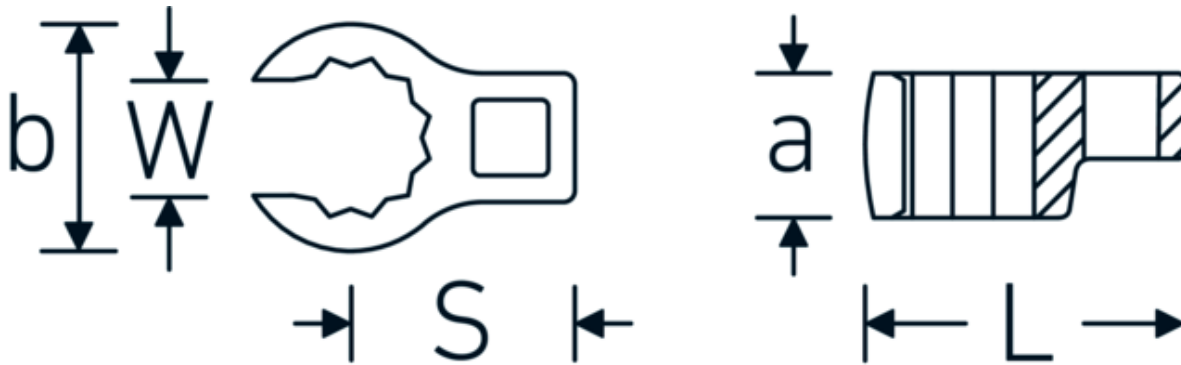

CROW-RING spanner

440a

Product no. **03490064**
GTIN **4018754008490**
Model **440 A 1 1/2**

Label. 1/2 " CROW-RING spanner Spanner size 1 1/2" L.68,1mm

- Features.**
- Chrome Alloy Steel, chrome plated
 - caution! Modified settings on torque wrench
 - size 3/8: for Volvo aircraft engine, type "JAS"

Technical Drawing.

Technical Attributes.

a	24 mm
Internal square drive (inch)	1/2 "
Width mm (b)	53,9 mm
Length mm (L)	68,1 mm
S	35,6 mm
Spanner size [inch]	1 1/2 "

Logistics data.

Depth mm (IFS)	68
Width mm (IFS)	54
Height mm (IFS)	24
Length (packed, mm)	68
Width (packed, mm)	54
Height (packed, mm)	24

Variants.

Art. no.	Model no. (ERP)	Description	GTIN
01490024	440 A 3/8	1/4 " CROW-RING spanner Spanner size 3/8" L.28,4mm	4018754116805
01490028	440 A 7/16	1/4 " CROW-RING spanner Spanner size 7/16" L.28mm	4018754001460
01490032	440 A 1/2	1/4 " CROW-RING spanner Spanner size 1/2" L.30,5mm	4018754001477
01490034	440 A 9/16	1/4 " CROW-RING spanner Spanner size 9/16" L.31,7mm	4018754001484
02490036	440 A 5/8	3/8 " CROW-RING spanner Spanner size 5/8" L.36,5mm	4018754004546
02490038	440 A 11/16	3/8 " CROW-RING spanner Spanner size 11/16" L.39,2mm	4018754004553
02490040	440 A 3/4	3/8 " CROW-RING spanner Spanner size 3/4" L.40,9mm	4018754004560
02490042	440 A 13/16	3/8 " CROW-RING spanner Spanner size 13/16" L.42,9mm	4018754004577
02490044	440 A 7/8	3/8 " CROW-RING spanner Spanner size 7/8" L.45,2mm	4018754004584
02490046	440 A 15/16	3/8 " CROW-RING spanner Spanner size 15/16" L.47,2mm	4018754004591
02490048	440 A 1	3/8 " CROW-RING spanner Spanner size 1" L.49,3mm	4018754004607
02490050	440 A 1 1/16	3/8 " CROW-RING spanner Spanner size 1 1/16" L.52,8mm	4018754004614
03490052	440 A 1 1/8	1/2 " CROW-RING spanner Spanner size 1 1/8" L.56,8mm	4018754008445
03490056	440 A 1 1/4	1/2 " CROW-RING spanner Spanner size 1 1/4" L.62,5mm	4018754008452