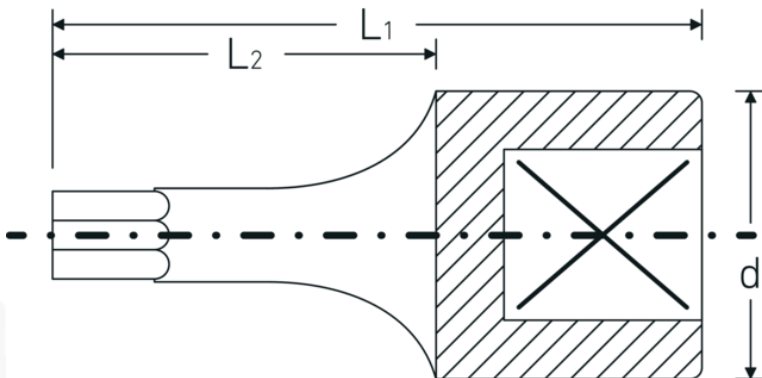

Screwdriver socket

44KTX

Product no. **01350025**
 GTIN **4018754001170**
 Model **44 KTX T 25**
SCHRAUBENDREHEREINSATZ
1/4 ZOLL

Label. 1/4 " Screwdriver socket L.28mm

- Features.**
- for inside TORX® screws
 - Chrome Alloy Steel, chrome plated

Advantages.

For recessed TORX® screws

Technical Drawing.

Technical Attributes.

Drive profile TORX®
 Internal square drive (inch) 1/4 "

Logistics data.

Depth mm (IFS) 28
 Width mm (IFS) 12

d	11,6 mm	Height mm (IFS)	12
Size of output profile	T25	Length (packed, mm)	65
L1	28 mm	Width (packed, mm)	35
L2	16 mm	Height (packed, mm)	15
		Volume (packed, dm3)	0.034125 dm3
		Art. no.	01350025
		Weight (gross, kg)	0,055
		Weight PAP (kg)	0,000
		Weight PVC (kg)	0,002
		GTIN	4018754001170
		Country of origin	GERMANY
		Region of origin	Nordrhein-Westfalen
		WEEE/ElektroG	nicht ear-pflichtig
		Customs tariff no.	82042000
		Packing standard	5
		Weight	11 g

Variants.

Art. no.	Model no. (ERP)	Description	GTIN
01350008	44 KTX T 8 SCHRAUBENDREHEREINSATZ 1/4 ZOLL	1/4 " Screwdriver socket L.28mm	4018754001125
01350009	44 KTX T 9 SCHRAUBENDREHEREINSATZ 1/4 ZOLL	1/4 " Screwdriver socket L.28mm	4018754001132
01350010	44 KTX T 10 SCHRAUBENDREHEREINSATZ 1/4 ZOLL	1/4 " Screwdriver socket L.28mm	4018754001149
01350015	44 KTX T 15 SCHRAUBENDREHEREINSATZ 1/4 ZOLL	1/4 " Screwdriver socket L.28mm	4018754001156
01350020	44 KTX T 20 SCHRAUBENDREHEREINSATZ 1/4 ZOLL	1/4 " Screwdriver socket L.28mm	4018754001163
01350025	44 KTX T 25 SCHRAUBENDREHEREINSATZ 1/4 ZOLL	1/4 " Screwdriver socket L.28mm	4018754001170
01350027	44 KTX T 27 SCHRAUBENDREHEREINSATZ 1/4 ZOLL	1/4 " Screwdriver socket L.28mm	4018754001187
01350030	44 KTX T 30 SCHRAUBENDREHEREINSATZ 1/4 ZOLL	1/4 " Screwdriver socket L.28mm	4018754001194