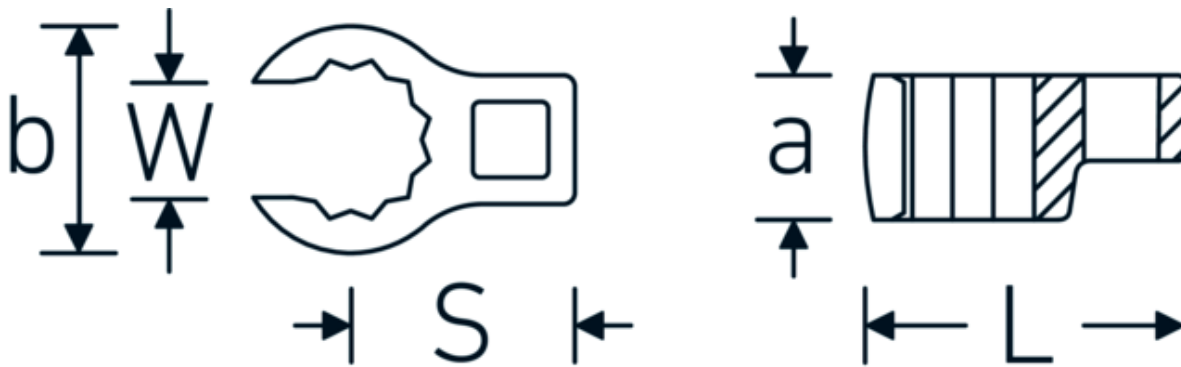

CROW-RING spanner

440

Product no. **03190036**
GTIN **4018754102075**
Model **440 36**

Label. 1/2 " CROW-RING spanner Spanner size 36mm L.66,5mm

- Features.**
- Chrome Alloy Steel, chrome plated
 - Caution! Modified settings on torque wrench

Technical Drawing.

Technical Attributes.

a	24 mm
Internal square drive (inch)	1/2 "
Width mm (b)	51,9 mm
Length mm (L)	66,5 mm
S	34,6 mm
Width across flats [mm]	36 mm
W	27 mm

Logistics data.

Depth mm (IFS)	65
Width mm (IFS)	50
Height mm (IFS)	15
Length (packed, mm)	66
Width (packed, mm)	51
Height (packed, mm)	16
Volume (packed, dm3)	0.053856 dm3

Variants.

Art. no.	Model no. (ERP)	Description	GTIN
01190008	440 8	1/4 " CROW-RING spanner Spanner size 8mm L.23,8mm	4018754149094
01190009	440 9	1/4 " CROW-RING spanner Spanner size 9mm L.28,5mm	4018754140985
01190010	440 10	1/4 " CROW-RING spanner Spanner size 10mm L.28,4mm	4018754000739
01190011	440 11	1/4 " CROW-RING spanner Spanner size 11mm L.28mm	4018754149100
01190012	440 12	1/4 " CROW-RING spanner Spanner size 12mm L.30,8mm	4018754000746
01190013	440 13	1/4 " CROW-RING spanner Spanner size 13mm L.32mm	4018754102099
01190014	440 14	1/4 " CROW-RING spanner Spanner size 14mm L.31,7mm	4018754000753
02190015	440 15	3/8 " CROW-RING spanner Spanner size 15mm L.36,5mm	4018754141029
02190016	440 16	3/8 " CROW-RING spanner Spanner size 16mm L.36,1mm	4018754003389
02190017	440 17	3/8 " CROW-RING spanner Spanner size 17mm L.39,2mm	4018754003396
02190018	440 18	3/8 " CROW-RING spanner Spanner size 18mm L.40,8mm	4018754003402
02190019	440 19	3/8 " CROW-RING spanner Spanner size 19mm L.40,5mm	4018754003419
02190020	440 20	3/8 " CROW-RING spanner Spanner size 20mm L.42,9mm	4018754141036
02190021	440 21	3/8 " CROW-RING spanner Spanner size 21mm L.42,8mm	4018754003426