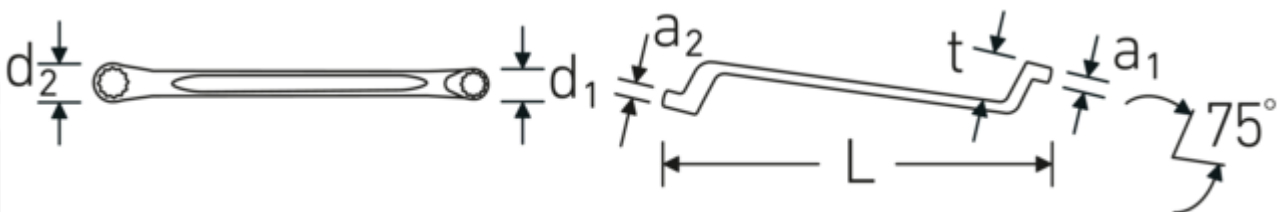

Double-ended ring spanner, metric, offset

StahlwilleSTABIL®20

Product no. 41042426
GTIN 4018754021062
Model StahlwilleSTABIL 20 24 x 26

Label. Double-ended ring spanner Spanner size 24 x 26 mm L.330mm

Features. StahlwilleSTABIL®

- offset
- DIN 838/ISO 10104
- Chrome Alloy Steel, chrome plated

Advantages.

Low-crank

The distinctive STAHLWILLE rounded finish gives the combination spanner a non-slip and pleasant feel for safe working, even with oil-smearred hands.

Manufactured from durable chrome-alloy steel for a long service life and resistance to wear.

Technical Drawing.

Technical Attributes.

a1	14 mm
a2	15 mm
Drive profile	bi-hex AS-Drive®
d1	34,7 mm
d2	37,3 mm
Length mm (L)	330 mm
Spanner width 1 [mm]	24 mm
Ring position	75 °
Spanner width 2 [mm]	26 mm
t	34 mm

Logistics data.

Depth mm (IFS)	330
Width mm (IFS)	37
Height mm (IFS)	15
Length (packed, mm)	380
Width (packed, mm)	110
Height (packed, mm)	20
Volume (packed, dm3)	0.836 dm3
Art. no.	41042426
Weight (gross, kg)	2,135
Weight PAP (kg)	0,000
Weight PVC (kg)	0,017
GTIN	4018754021062
Country of origin	GERMANY
Region of origin	Nordrhein-Westfalen
WEEE/ElektroG	nicht ear-pflichtig
Customs tariff no.	82041100
Packing standard	5
Weight	427 g