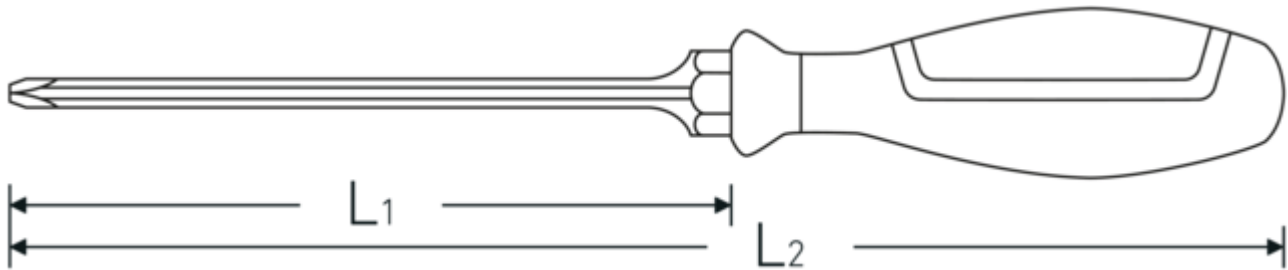

Made of robust Chrome-Alloy-Steel with a burnished blade.

Product highlights.

PRODUCT IMAGE
IN PROGRESS

Technical Drawing.

Technical Attributes.

Drive profile	POZIDRIV®/SUPADRIV®
DIN	DIN EN 60900
Size of output profile	PZ2
L1	100 mm
L2	215 mm

Logistics data.

Depth mm (IFS)	215
Width mm (IFS)	34
Height mm (IFS)	34
Length (packed, mm)	230
Width (packed, mm)	115
Height (packed, mm)	73
Volume (packed, dm ³)	1.93085 dm ³
Art. no.	46713002
Weight (gross, kg)	1,000
Weight PAP (kg)	0,102
Weight PVC (kg)	0,000
GTIN	4018754338160
Country of origin	GERMANY
Region of origin	Nordrhein-Westfalen
WEEE/ElektroG	nicht ear-pflichtig
Customs tariff no.	82054000
Packing standard	10
Weight	55 g