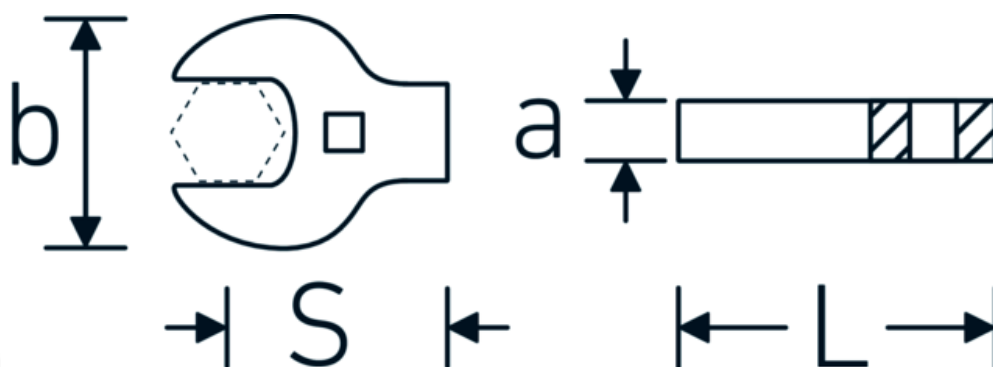

CROW-FOOT wrench heavy-duty, inch
540a HD

Product no. **02501050**
GTIN **4018754198122**
Model **540A HD SW 1.1/16**

Label. 3/8 " CROW-FOOT wrench heavy-duty Wrench size 1 1/16" L.57mm

Technical Drawing.

Technical Attributes.

a	11 mm
Internal square drive (inch)	3/8 "
Width mm (b)	53,8 mm

Logistics data.

Depth mm (IFS)	50
Width mm (IFS)	55
Height mm (IFS)	10

Length mm (L)	57 mm	Length (packed, mm)	50
S	34,1 mm	Width (packed, mm)	55
Wrench size [inch]	1 1/16 "	Height (packed, mm)	10
		Volume (packed, dm3)	0.0275 dm3
		Product no.	02501050
		Weight (gross, kg)	0,135
		Weight PAP (kg)	0,000
		Weight PVC (kg)	0,002
		GTIN	4018754198122
		Country of origin	GERMANY
		Region of origin	Nordrhein-Westfalen
		WEEE/ElektroG	nicht ear-pflichtig
		Customs tariff no.	82042000
		Packing standard	1
		Weight	124 g