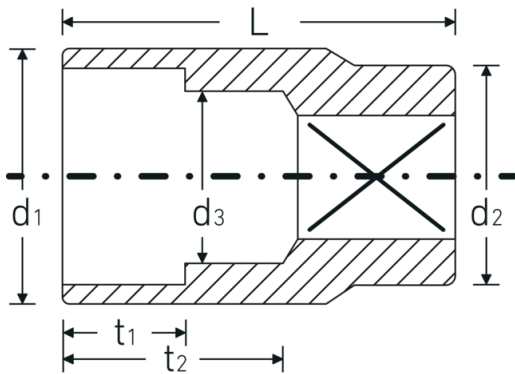

Sockets 1/2", metric

52

Product no. **03030009**
GTIN **4018754005819**
Model **52 9**

Label. 1/2 " Socket Wrench size 9mm L.38mm

Technical Drawing.

Technical Attributes.

Drive profile	hex AS-Drive®
Internal square drive (inch)	1/2 "
d1	13,7 mm
d2	22 mm
d3	8 mm
DIN	DIN 3124 / ISO 2725-1, ASME B 107.5M, DIN EN 3709
Length mm (L)	38 mm
Width across flats [mm]	9 mm

Logistics data.

Depth mm (IFS)	38
Width mm (IFS)	23
Height mm (IFS)	23
Length (packed, mm)	128
Width (packed, mm)	58
Height (packed, mm)	40
Volume (packed, dm ³)	0.29696 dm ³
Product no.	03030009
Weight (gross, kg)	0,560