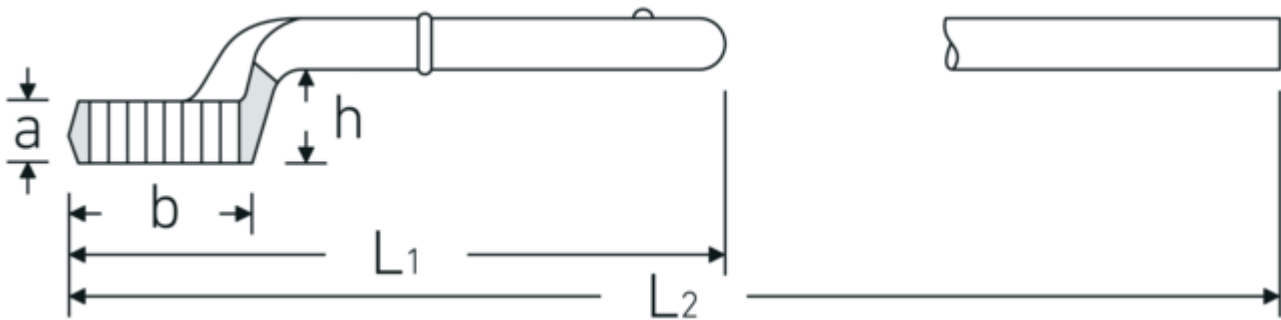

Heavy duty ring wrench

5

Product no. **42020080**
GTIN **4018754023608**
Model **5 80**

Label.

Heavy duty ring wrench Wrench size 80mm L.385mm

Technical Drawing.

Technical Attributes.

a	40,5 mm
Width mm (b)	125 mm
for no.	4
Height mm (h)	59 mm
L1	385 mm
L2	1075 mm
Wrench width 1 [mm]	80 mm

Logistics data.

Depth mm (IFS)	385
Width mm (IFS)	125
Height mm (IFS)	59
Length (packed, mm)	395
Width (packed, mm)	128
Height (packed, mm)	59
Volume (packed, dm ³)	2.98304 dm ³
Product no.	42020080
Weight (gross, kg)	3,745
Weight PAP (kg)	0,000