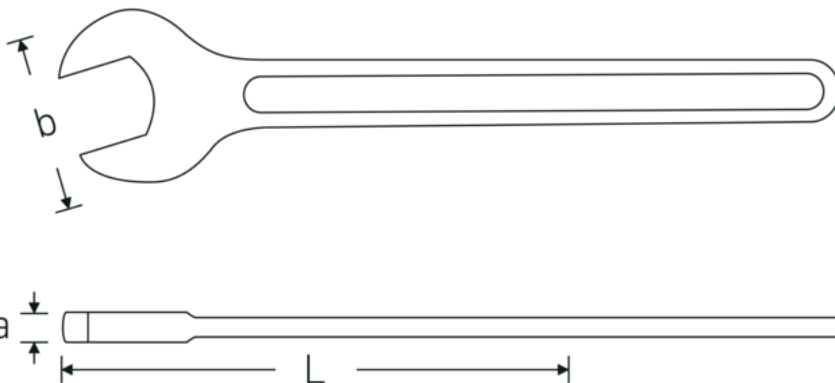

Open-ended spanner, metric

4004

Product no. **40040750**
GTIN **4018754018420**
Model **4004 75**

Label. Open-ended spanner Spanner size 75mm L.608mm

- Features.**
- DIN 894 up to 85 mm
 - special tool steel, grey finish

Advantages.

DIN 894 up to 85 mm.

Technical Drawing.

Technical Attributes.

a 21 mm
Width mm (b) 152 mm

Logistics data.

Depth mm (IFS) 606
Width mm (IFS) 151

DIN	DIN 894	Height mm (IFS)	22
Length mm (L)	608 mm	Length (packed, mm)	606
Spanner width 1 [mm]	75 mm	Width (packed, mm)	151
		Height (packed, mm)	22
		Volume (packed, dm3)	2.013132 dm3
		Art. no.	40040750
		Weight (gross, kg)	2,758
		Weight PAP (kg)	0,000
		Weight PVC (kg)	0,000
		GTIN	4018754018420
		Country of origin	GERMANY
		Region of origin	Nordrhein-Westfalen
		WEEE/ElektroG	nicht ear-pflichtig
		Customs tariff no.	82041100
		Packing standard	1
		Weight	2758 g

Variants.

Art. no.	Art. no. (ERP)	Description	GTIN
40040240	4004 24	Open-ended spanner Spanner size 24mm L.215mm	4018754018307
40040270	4004 27	Open-ended spanner Spanner size 27mm L.238mm	4018754018314
40040300	4004 30	Open-ended spanner Spanner size 30mm L.261mm	4018754018321
40040320	4004 32	Open-ended spanner Spanner size 32mm L.273mm	4018754018338
40040360	4004 36	Open-ended spanner Spanner size 36mm L.300mm	4018754018345
40040410	4004 41	Open-ended spanner Spanner size 41mm L.335mm	4018754018352
40040460	4004 46	Open-ended spanner Spanner size 46mm L.369mm	4018754018369
40040500	4004 50	Open-ended spanner Spanner size 50mm L.412mm	4018754018376
40040550	4004 55	Open-ended spanner Spanner size 55mm L.457mm	4018754018383
40040600	4004 60	Open-ended spanner Spanner size 60mm L.492mm	4018754018390
40040650	4004 65	Open-ended spanner Spanner size 65mm L.528mm	4018754018406