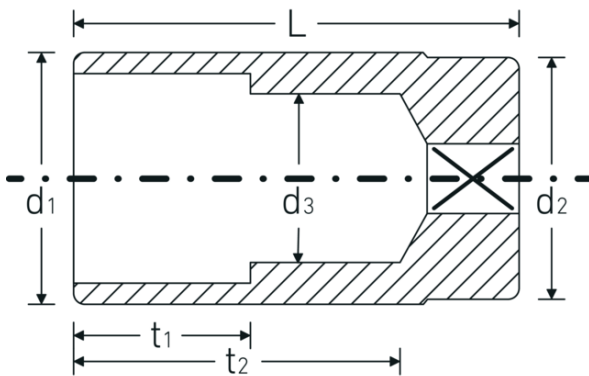

## Sockets 3/8", inch, extra deep

46a

Product no. **02420038**  
GTIN **4018754004379**  
Model **46 A 11/16**

**Label.** 3/8 " Socket Wrench size 11/16" L.65mm

### Technical Drawing.

### Technical Attributes.

Drive profile	bi-hex AS-Drive®
Internal square drive (inch)	3/8 "
d1	23,4 mm
d2	21,5 mm
d3	16,3 mm
Length mm (L)	65 mm
Wrench size [inch]	11/16 "
t1	30 mm
t2	52,5 mm

### Logistics data.

Depth mm (IFS)	65
Width mm (IFS)	24
Height mm (IFS)	24
Length (packed, mm)	121
Width (packed, mm)	68
Height (packed, mm)	25
Volume (packed, dm3)	0.2057 dm3
Product no.	02420038
Weight (gross, kg)	0,490