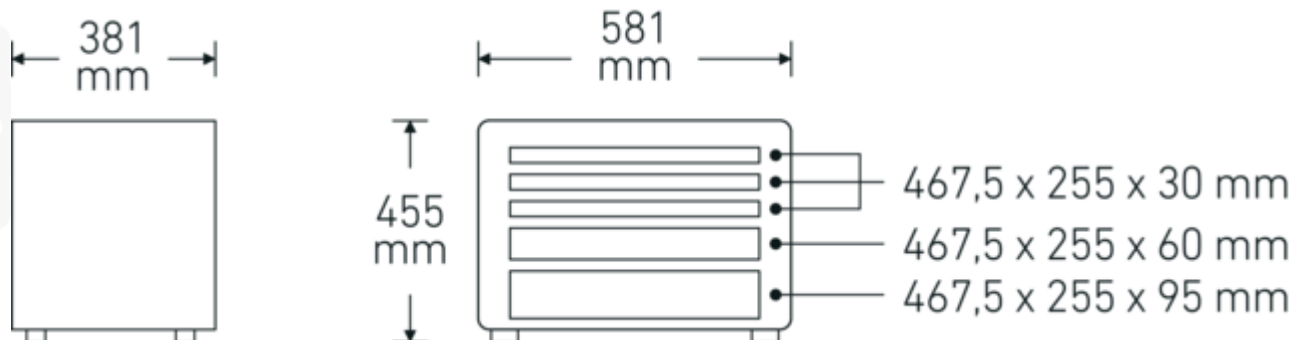

Tool trolley

13217

Product no. **81091322**
GTIN **4018754284481**
Model **13217 TS IP67 WERKZEUG-TROLLY**

Label.

Tool trolley jet black

Technical Drawing.

Technical Attributes.

Width mm (b)	581 mm
Colour	jet black
Height mm (h)	455 mm
Length mm (L)	381 mm
No.	13217 TS IP67

Logistics data.

Depth mm (IFS)	580
Width mm (IFS)	390
Height mm (IFS)	460
Length (packed, mm)	600
Width (packed, mm)	405
Height (packed, mm)	470
Volume (packed, dm3)	114.21 dm3
Product no.	81091322
Weight (gross, kg)	16,000
Weight PAP (kg)	1,000
Weight PVC (kg)	0,000
GTIN	4018754284481
Country of origin	ITALY
Region of origin	Ausländischer Ursprung
WEEE/ElektroG	nicht ear-pflichtig
Customs tariff no.	42021250
Packing standard	1
Weight	15600 g