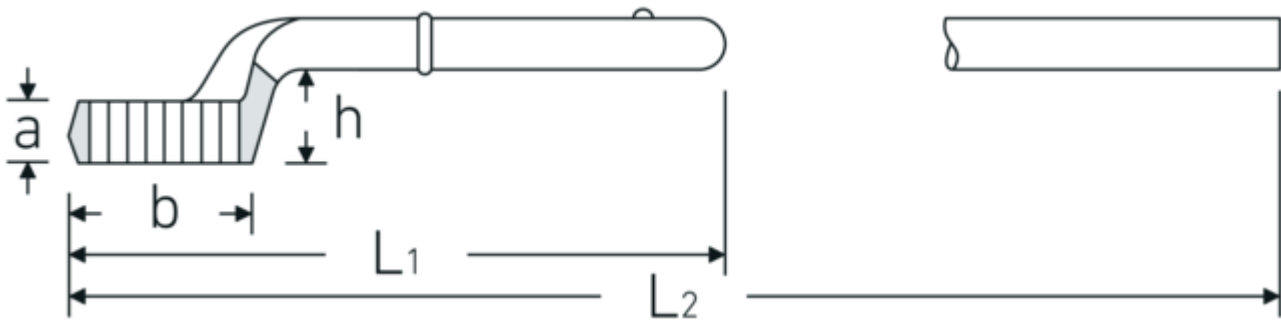

Heavy duty ring wrench

5

Product no. **42020027**
GTIN **4018754023400**
Model **5 27**

Label.

Heavy duty ring wrench Wrench size 27mm L.190mm

Technical Drawing.

Technical Attributes.

a	17 mm
Width mm (b)	41 mm
for no.	1
Height mm (h)	31,5 mm
L1	190 mm
L2	560 mm
Wrench width 1 [mm]	27 mm

Logistics data.

Depth mm (IFS)	193
Width mm (IFS)	42
Height mm (IFS)	42
Length (packed, mm)	193
Width (packed, mm)	42
Height (packed, mm)	42
Volume (packed, dm ³)	0.340452 dm ³
Product no.	42020027
Weight (gross, kg)	0,440
Weight PAP (kg)	0,000