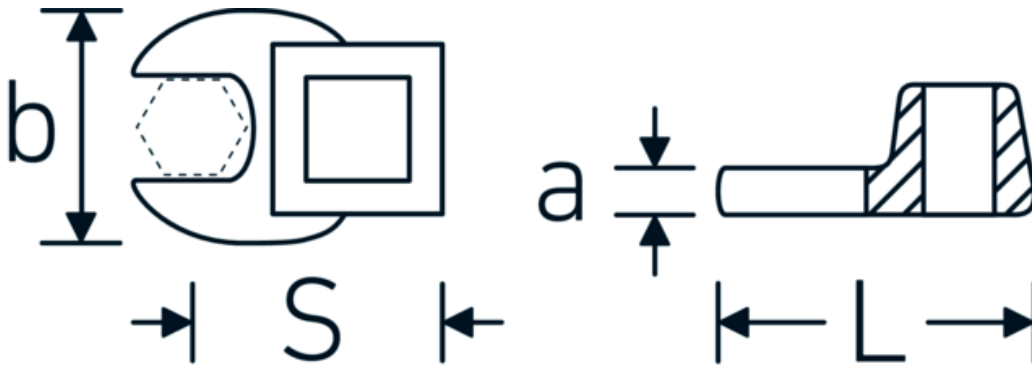

## CROW-FOOT spanner

540a

Product no. **02500044**  
GTIN **4018754004690**  
Model **540 A 7/8**

**Label.** 3/8 " CROW-FOOT spanner Spanner size 7/8" L.44,5mm

**Features.**

- Chrome Alloy Steel, chrome plated
- Caution! Modified settings on torque wrench

### Technical Drawing.

### Technical Attributes.

a	6,3 mm
Internal square drive (inch)	3/8 "
Width mm (b)	41 mm
Length mm (L)	44,5 mm
S	25,8 mm
Spanner size [inch]	7/8 "

## Variants.

Art. no.	Model no. (ERP)	Description	GTIN
01500024	540 A 3/8	1/4 " CROW-FOOT spanner Spanner size 3/8" L.25,5mm	4018754173839
02500028	540 A 7/16	3/8 " CROW-FOOT spanner Spanner size 7/16" L.32mm	4018754004621
02500032	540 A 1/2	3/8 " CROW-FOOT spanner Spanner size 1/2" L.34,3mm	4018754004638
02500034	540 A 9/16	3/8 " CROW-FOOT spanner Spanner size 9/16" L.37,7mm	4018754004645
02500036	540 A 5/8	3/8 " CROW-FOOT spanner Spanner size 5/8" L.37,7mm	4018754004652
02500038	540 A 11/16	3/8 " CROW-FOOT spanner Spanner size 11/16" L.42,5mm	4018754004669
02500040	540 A 3/4	3/8 " CROW-FOOT spanner Spanner size 3/4" L.42,5mm	4018754004676
02500042	540 A 13/16	3/8 " CROW-FOOT spanner Spanner size 13/16" L.42,3mm	4018754004683
02500044	540 A 7/8	3/8 " CROW-FOOT spanner Spanner size 7/8" L.44,5mm	4018754004690
02500048	540 A 1	3/8 " CROW-FOOT spanner Spanner size 1" L.47mm	4018754004706
02500050	540 A 1 1/16	3/8 " CROW-FOOT spanner Spanner size 1 1/16" L.47mm	4018754004713
02500052	540 A 1 1/8	3/8 " CROW-FOOT spanner Spanner size 1 1/8" L.50mm	4018754004720
02500054	540 A 1 3/16	3/8 " CROW-FOOT spanner Spanner size 1 3/16" L.50mm	4018754004737
02500056	540 A 1 1/4	3/8 " CROW-FOOT spanner Spanner size 1 1/4" L.53mm	4018754004744