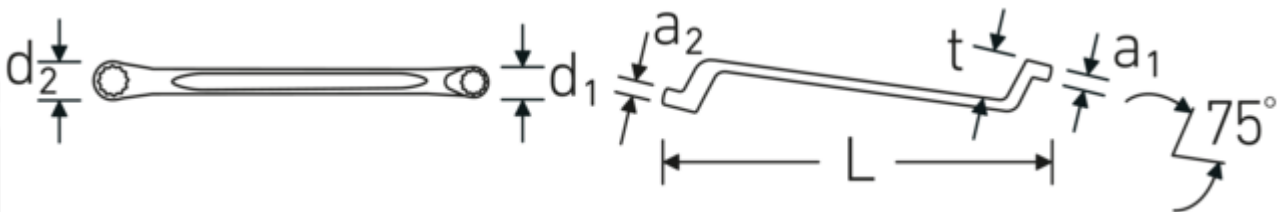

Double-ended ring spanner, metric, offset

StahlwilleSTABIL®20

Product no. 41041011
GTIN 4018754020829
Model StahlwilleSTABIL 20 10 x 11

Label. Double-ended ring spanner Spanner size 10 x 11 mm L.200mm

Features. StahlwilleSTABIL®

- offset
- DIN 838/ISO 10104
- Chrome Alloy Steel, chrome plated

Advantages.

Low-crank

The distinctive STAHLWILLE rounded finish gives the combination spanner a non-slip and pleasant feel for safe working, even with oil-smearred hands.

Manufactured from durable chrome-alloy steel for a long service life and resistance to wear.

Technical Drawing.

Technical Attributes.

a1	9 mm
a2	9 mm
Drive profile	bi-hex AS-Drive®
d1	15,8 mm
d2	17,2 mm
Length mm (L)	200 mm
Spanner width 1 [mm]	10 mm
Ring position	75 °
Spanner width 2 [mm]	11 mm
t	23 mm

Logistics data.

Depth mm (IFS)	209
Width mm (IFS)	17
Height mm (IFS)	26
Length (packed, mm)	220
Width (packed, mm)	75
Height (packed, mm)	37
Volume (packed, dm3)	0.6105 dm3
Art. no.	41041011
Weight (gross, kg)	0,930
Weight PAP (kg)	0,000
Weight PVC (kg)	0,010
GTIN	4018754020829
Country of origin	GERMANY
Region of origin	Nordrhein-Westfalen
WEEE/ElektroG	nicht ear-pflichtig
Customs tariff no.	82041100
Packing standard	10
Weight	93 g