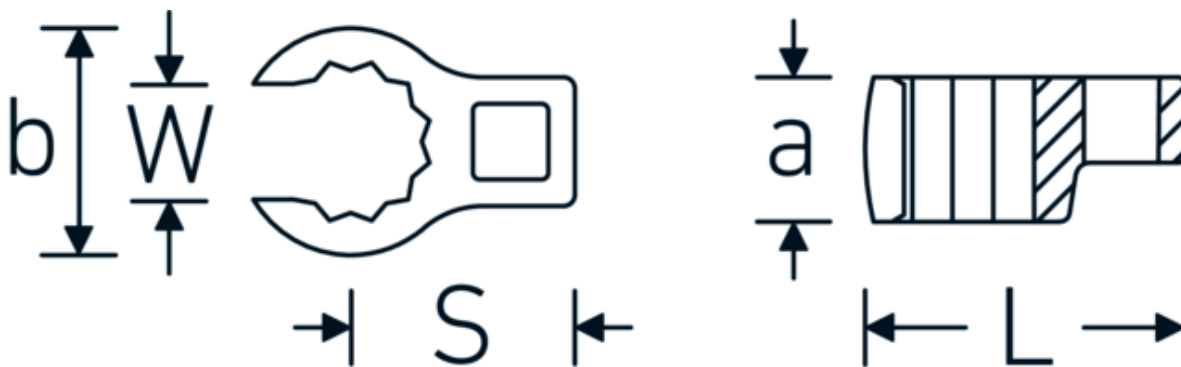

## Flare nut CROW-FOOT wrench, inch

440a

Product no. **02490036**  
GTIN **4018754004546**  
Model **440 A 5/8**

### Label.

3/8 " Flare nut CROW-FOOT wrench Wrench size 5/8" L.36,5mm

### Technical Attributes.

a	17,5 mm
Internal square drive (inch)	3/8 "
Width mm (b)	24,6 mm
Length mm (L)	36,5 mm
S	19,1 mm
Wrench size [inch]	5/8 "
W	11,9 mm

03490060	440 A 1 3/8	1/2 " Flare nut CROW-FOOT wrench Wrench size 1 3/8" L.64,2mm	4018754008476
03490062	440 A 1 7/16	1/2 " Flare nut CROW-FOOT wrench Wrench size 1 7/16" L.66,5mm	4018754008483
03490064	440 A 1 1/2	1/2 " Flare nut CROW-FOOT wrench Wrench size 1 1/2" L.68,1mm	4018754008490
03490065	440 A 1 9/16	1/2 " Flare nut CROW-FOOT wrench Wrench size 1 9/16" L.70,1mm	4018754008506
03490066	440 A 1 5/8	1/2 " Flare nut CROW-FOOT wrench Wrench size 1 5/8" L.71,8mm	4018754008513
03490068	440 A 1 3/4	1/2 " Flare nut CROW-FOOT wrench Wrench size 1 3/4" L.75,6mm	4018754008520
03490069	440 A 1 13/16	1/2 " Flare nut CROW-FOOT wrench Wrench size 1 13/16" L.77,7mm	4018754008537
03490072	440 A 2	1/2 " Flare nut CROW-FOOT wrench Wrench size 2" L.83,2mm	4018754008544
03490076	440 A 2 1/4	1/2 " Flare nut CROW-FOOT wrench Wrench size 2 1/4" L.91,2mm	4018754008551
03490077	440 A 2 5/16	1/2 " Flare nut CROW-FOOT wrench Wrench size 2 5/16" L.93,3mm	4018754008568
03490078	440 A 2 3/8	1/2 " Flare nut CROW-FOOT wrench Wrench size 2 3/8" L.95,2mm	4018754008575