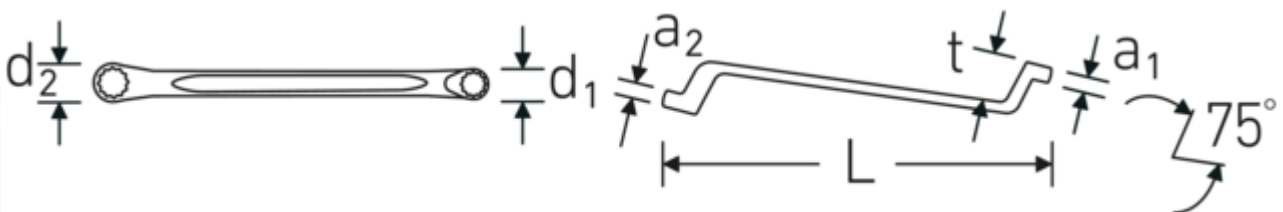

Double-ended ring spanner, metric, offset

StahlwilleSTABIL®20

Product no. 41040607
GTIN 4018754020782
Model StahlwilleSTABIL 20 6 x 7

Label. Double-ended ring spanner Spanner size 6 x 7 mm L.165mm

Features. StahlwilleSTABIL®

- offset
- DIN 838/ISO 10104
- Chrome Alloy Steel, chrome plated

Advantages.

Low-crank

The distinctive STAHLWILLE rounded finish gives the combination spanner a non-slip and pleasant feel for safe working, even with oil-smearred hands.

Manufactured from durable chrome-alloy steel for a long service life and resistance to wear.

Technical Drawing.

Technical Attributes.

a1	6 mm
a2	7 mm
Drive profile	bi-hex AS-Drive®
d1	10,5 mm
d2	11,8 mm
Length mm (L)	165 mm
Spanner width 1 [mm]	6 mm
Ring position	75 °
Spanner width 2 [mm]	7 mm
t	18 mm

Logistics data.

Depth mm (IFS)	172
Width mm (IFS)	13
Height mm (IFS)	20
Length (packed, mm)	206
Width (packed, mm)	60
Height (packed, mm)	30
Volume (packed, dm3)	0.3708 dm3
Art. no.	41040607
Weight (gross, kg)	0,460
Weight PAP (kg)	0,000
Weight PVC (kg)	0,005
GTIN	4018754020782
Country of origin	GERMANY
Region of origin	Nordrhein-Westfalen
WEEE/ElektroG	nicht ear-pflichtig
Customs tariff no.	82041100
Packing standard	10
Weight	46 g