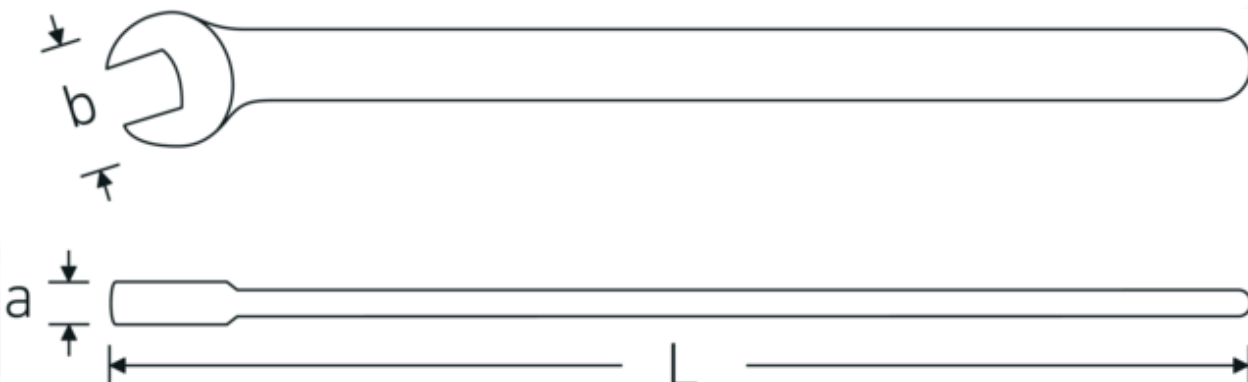

### 12160 VDE

Product no. **44180019**  
GTIN **4018754254002**  
Model **12160 VDE 19**

**Label.** VDE single-ended open-jaw spanners Spanner size 19mm L.218mm

- Features.**
- Chrome Alloy Steel, chrome plated
  - VDE insulated up to 1000 V
  - DIN EN 60900
  - Insulated according to IEC 900 - AC/1000 V

## Technical Drawing.

## Technical Attributes.

<b>a</b>	13 mm
<b>Width mm (b)</b>	44,5 mm
<b>DIN</b>	DIN EN 60900
<b>Length mm (L)</b>	218 mm
<b>Spanner width 1 [mm]</b>	19 mm