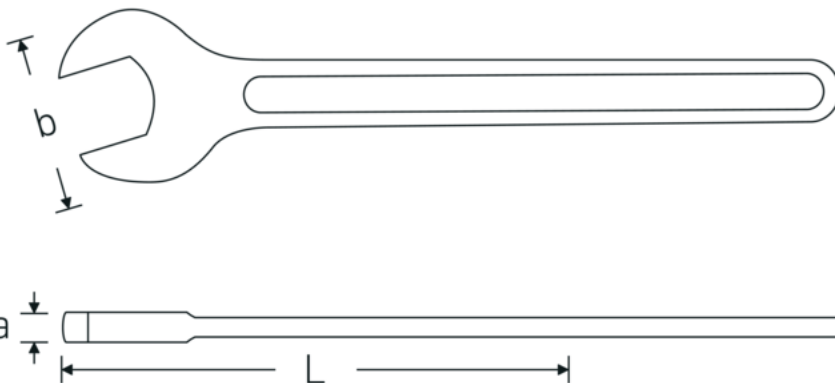

## Open-ended spanner, metric

4004

Product no. **40040950**  
GTIN **4018754018468**  
Model **4004 95**

**Label.** Open-ended spanner Spanner size 95mm L.847mm

- Features.**
- DIN 894 up to 85 mm
  - special tool steel, grey finish

## Advantages.

DIN 894 up to 85 mm.

## Technical Drawing.

## Technical Attributes.

**a** 25 mm  
**Width mm (b)** 195 mm