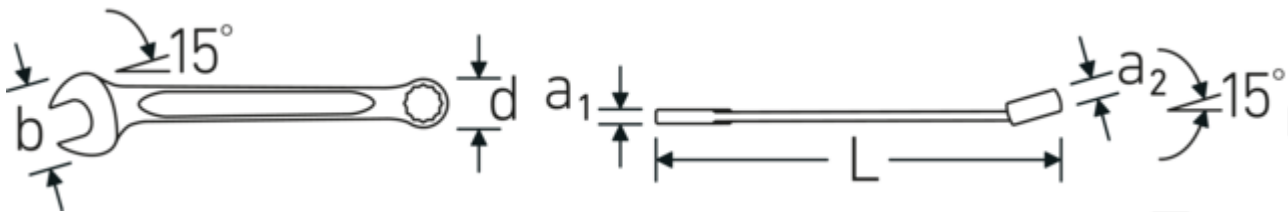

Combination wrench set OPEN BOX, metric

OPEN BOX TCS WT 13/18 6-24 mm

Product no. **96830121**
 GTIN **4018754248766**
 Model **OPEN BOX TCS WT 13/18 6-24**

Label.

Combination wrench set OPEN BOX TCS WT 13/18 6-24 6-24 18

Technical Drawing.

Technical Attributes.

Number of tools	18
Range	6-24
Width mm (b)	460 mm
DIN	DIN 3113 Form A / ISO 7738 Form A
Height mm (h)	60 mm
Length mm (L)	250 mm

Logistics data.

Depth mm (IFS)	460
Width mm (IFS)	250
Height mm (IFS)	30
Length (packed, mm)	460
Width (packed, mm)	250
Height (packed, mm)	30
Volume (packed, dm ³)	3.45 dm ³
Product no.	96830121
Weight (gross, kg)	1,940
Weight PAP (kg)	0,000
Weight PVC (kg)	0,000
GTIN	4018754248766

Country of origin	GERMANY
Region of origin	Nordrhein-Westfalen
WEEE/ElektroG	nicht ear-pflichtig
Customs tariff no.	82041100
Packing standard	1
Weight	1940 g

Variants.

Product no.	Art. no. (ERP)	Description	GTIN
96830121	OPEN BOX TCS WT 13/18 6-24	Combination wrench set OPEN BOX TCS WT 13/18 6-24 6-24 18	4018754248766