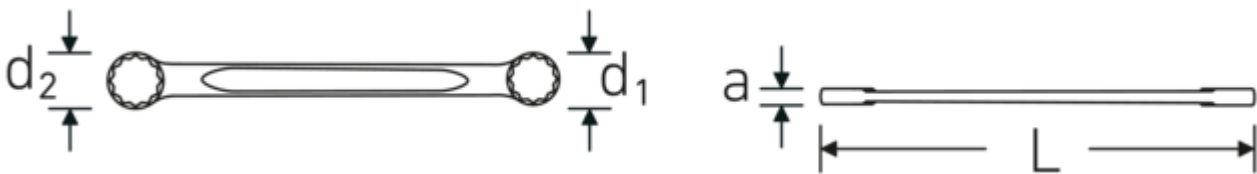

Double-ended ring spanner, metric

StahlwilleSTABIL®21

Product no. **41051317**
 GTIN **4018754021291**
 Model **21 13 x 17**

Label. Double-ended ring spanner Spanner size 13 x 17 mm L.165mm

Features. StahlwilleSTABIL®

- straight
- DIN 837/ISO 10103
- Chrome Alloy Steel, chrome plated

Advantages.

Straight

Technical Drawing.

Technical Attributes.

a	8 mm
Drive profile	bi-hex AS-Drive®
d1	19,5 mm
d2	25 mm

Logistics data.

Depth mm (IFS)	172
Width mm (IFS)	25
Height mm (IFS)	8
Length (packed, mm)	175

DIN	DIN 837 / ISO 10103	Width (packed, mm)	80
Length mm (L)	165 mm	Height (packed, mm)	26
Spanner width 1 [mm]	13 mm	Volume (packed, dm3)	0.364 dm3
Spanner width 2 [mm]	17 mm	Art. no.	41051317
		Weight (gross, kg)	0,570
		Weight PAP (kg)	0,000
		Weight PVC (kg)	0,009
		GTIN	4018754021291
		Country of origin	GERMANY
		Region of origin	Nordrhein-Westfalen
		WEEE/ElektroG	nicht ear-pflichtig
		Customs tariff no.	82041100
		Packing standard	10
		Weight	57 g