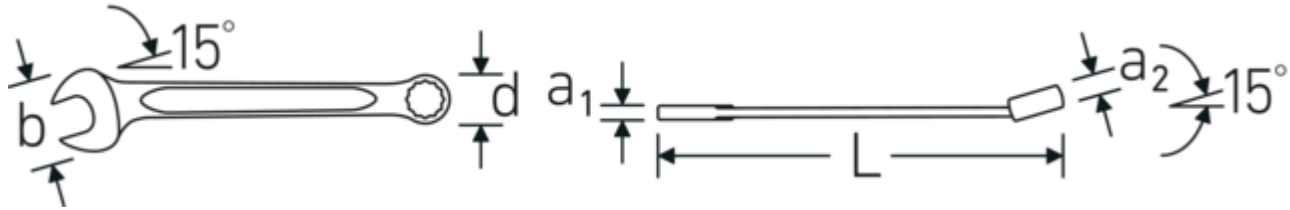

Combination spanner set OPEN BOX, inch

OPEN BOX 13a

Product no. **96404804**
GTIN **4018754080878**
Model **OPEN BOX 13a/20**

Label.

Combination spanner set OPEN BOX 13a/20 1/4-1.1/4 20 pcs.

Features.

- Wrenches with metric, equal wrench sizes in roll-up pouch
- DIN 3113 Form A/ISO 7738 Form A
- jaw side straight, ring side 15° angled
- Sturdy, slim and lightweight intelligent construction
- High bending strength due to double T-profile
- STAHLWILLE round finish ensures a surface that is pleasant to the skin and has a good grip
- Extremely resilient, exceptionally durable
- drop forged, hardened and cooled in oil bath
- Chrome-Alloy-Steel, chrome plated

Content:

SW 8; 10; 13; 16; 17; 18; 19; 22 mm

Advantages.

Made in Germany - Combination spanner set in a sturdy roll-up case, 20 pcs.-pce., 1/4-1.1/4 mm, ring side 15° angled, DIN 3113 Form A / ISO 7738 Form A,

Technical Drawing.

Technical Attributes.

Number of tools	20 pcs.
Range	1/4-1.1/4
DIN	DIN 3113 Form A / ISO 7738 Form A
Jaw angle	15 °
No.	13a/20

Logistics data.

Depth mm (IFS)	380
Width mm (IFS)	65
Height mm (IFS)	100
Length (packed, mm)	380
Width (packed, mm)	65
Height (packed, mm)	100
Volume (packed, dm3)	2.47 dm3
Art. no.	96404804
Weight (gross, kg)	3,180
Weight PAP (kg)	0,124
Weight PVC (kg)	0,000
GTIN	4018754080878
Country of origin	GERMANY
Region of origin	Nordrhein-Westfalen
WEEE/ElektroG	nicht ear-pflichtig
Customs tariff no.	82041100
Packing standard	1
Weight	3180 g