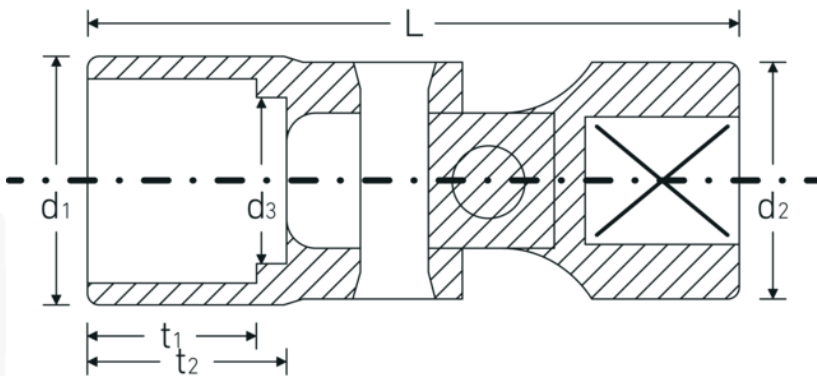

## Flex sockets 3/8", metric

47

Product no. 02040015  
GTIN 4018754002511  
Model 47 15

Label. 3/8 " Flex socket Wrench size 15mm L.48,5mm

## Technical Attributes.

<b>Drive profile</b>	bi-hex AS-Drive®
<b>Internal square drive (inch)</b>	3/8 "
<b>d1</b>	20,6 mm
<b>d2</b>	17,5 mm
<b>d3</b>	14 mm
<b>Length mm (L)</b>	48,5 mm
<b>Width across flats [mm]</b>	15 mm
<b>t1</b>	13 mm
<b>t2</b>	14,5 mm

## Logistics data.

<b>Depth mm (IFS)</b>	45
<b>Width mm (IFS)</b>	21
<b>Height mm (IFS)</b>	21
<b>Length (packed, mm)</b>	45
<b>Width (packed, mm)</b>	21
<b>Height (packed, mm)</b>	21
<b>Volume (packed, dm3)</b>	0.019845 dm3
<b>Product no.</b>	02040015
<b>Weight (gross, kg)</b>	0,059
<b>Weight PAP (kg)</b>	0,000
<b>Weight PVC (kg)</b>	0,002
<b>GTIN</b>	4018754002511
<b>Country of origin</b>	GERMANY
<b>Region of origin</b>	Nordrhein-Westfalen
<b>WEEE/ElektroG</b>	nicht ear-pflichtig
<b>Customs tariff no.</b>	82042000
<b>Packing standard</b>	1
<b>Weight</b>	56 g

## Variants.

Product no.	Model no. (ERP)	Description	GTIN
02040010	47 10	3/8 " Flex socket Wrench size 10mm L.45,5mm	4018754002467
02040011	47 11	3/8 " Flex socket Wrench size 11mm L.47,5mm	4018754002474
02040012	47 12	3/8 " Flex socket Wrench size 12mm L.48mm	4018754002481
02040013	47 13	3/8 " Flex socket Wrench size 13mm L.48mm	4018754002498
02040014	47 14	3/8 " Flex socket Wrench size 14mm L.48,5mm	4018754002504
02040015	47 15	3/8 " Flex socket Wrench size 15mm L.48,5mm	4018754002511
02040016	47 16	3/8 " Flex socket Wrench size 16mm L.51,5mm	4018754002528
02040017	47 17	3/8 " Flex socket Wrench size 17mm L.53,5mm	4018754002535
02040018	47 18	3/8 " Flex socket Wrench size 18mm L.54,5mm	4018754002542
02040019	47 19	3/8 " Flex socket Wrench size 19mm L.57mm	4018754002559