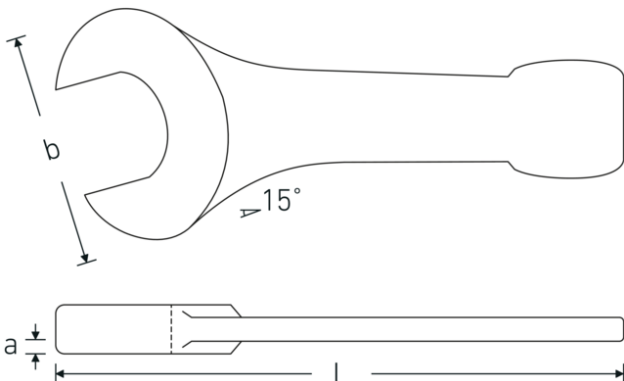

Open-ended striking spanner

4204

Product no. **42040046**
GTIN **4018754023707**
Model **4204 46**

Label. Open-ended striking spanner Spanner size 46mm L.255mm

Features.

- DIN 133
- special tool steel, grey finish

Advantages.

DIN 133.

Technical Drawing.

Technical Attributes.

a	20 mm
Width mm (b)	98 mm

Logistics data.

Depth mm (IFS)	252
Width mm (IFS)	100

DIN	DIN 133	Height mm (IFS)	22
Length mm (L)	255 mm	Length (packed, mm)	252
Spanner width 1 [mm]	46 mm	Width (packed, mm)	100
		Height (packed, mm)	22
		Volume (packed, dm3)	0.5544 dm3
		Art. no.	42040046
		Weight (gross, kg)	1,245
		Weight PAP (kg)	0,000
		Weight PVC (kg)	0,000
		GTIN	4018754023707
		Country of origin	GERMANY
		Region of origin	Nordrhein-Westfalen
		WEEE/ElektroG	nicht ear-pflichtig
		Customs tariff no.	82041100
		Packing standard	1
		Weight	1245 g

Variants.

Art. no.	Art. no. (ERP)	Description	GTIN
42040027	4204 27	Open-ended striking spanner Spanner size 27mm L.180mm	4018754023653
42040030	4204 30	Open-ended striking spanner Spanner size 30mm L.190mm	4018754023660
42040032	4204 32	Open-ended striking spanner Spanner size 32mm L.190mm	4018754023677
42040036	4204 36	Open-ended striking spanner Spanner size 36mm L.215mm	4018754023684
42040041	4204 41	Open-ended striking spanner Spanner size 41mm L.235mm	4018754023691
42040046	4204 46	Open-ended striking spanner Spanner size 46mm L.255mm	4018754023707
42040050	4204 50	Open-ended striking spanner Spanner size 50mm L.275mm	4018754023714
42040055	4204 55	Open-ended striking spanner Spanner size 55mm L.300mm	4018754023721
42040060	4204 60	Open-ended striking spanner Spanner size 60mm L.320mm	4018754023738
42040065	4204 65	Open-ended striking spanner Spanner size 65mm L.342mm	4018754023745
42040070	4204 70	Open-ended striking spanner Spanner size 70mm L.375mm	4018754023752