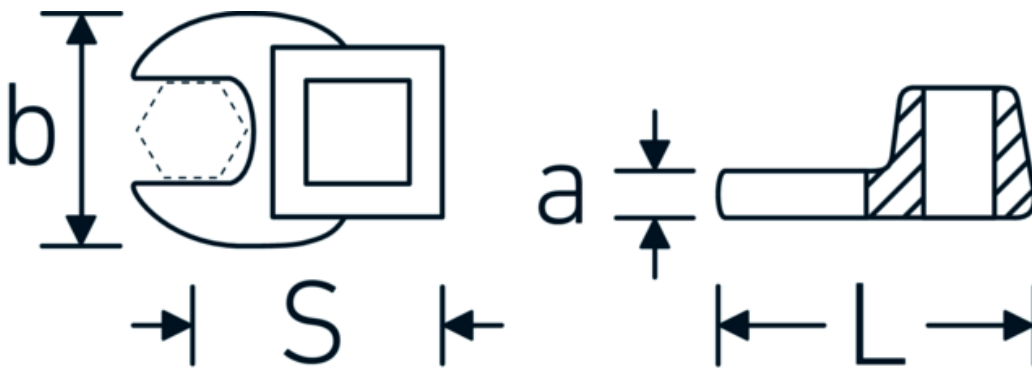

CROW-FOOT spanner

540a

Product no. **02500038**
GTIN **4018754004669**
Model **540 A 11/16**

Label. 3/8 " CROW-FOOT spanner Spanner size 11/16" L.42,5mm

- Features.**
- Chrome Alloy Steel, chrome plated
 - Caution! Modified settings on torque wrench

Technical Drawing.

Technical Attributes.

a	6,3 mm
Internal square drive (inch)	3/8 "
Width mm (b)	38 mm
Length mm (L)	42,5 mm
S	24,1 mm
Spanner size [inch]	11/16 "

Logistics data.

Depth mm (IFS)	38
Width mm (IFS)	30
Height mm (IFS)	16
Length (packed, mm)	38
Width (packed, mm)	30
Height (packed, mm)	16
Volume (packed, dm3)	0.01824 dm3

Variants.

Art. no.	Model no. (ERP)	Description	GTIN
01500024	540 A 3/8	1/4 " CROW-FOOT spanner Spanner size 3/8" L.25,5mm	4018754173839
02500028	540 A 7/16	3/8 " CROW-FOOT spanner Spanner size 7/16" L.32mm	4018754004621
02500032	540 A 1/2	3/8 " CROW-FOOT spanner Spanner size 1/2" L.34,3mm	4018754004638
02500034	540 A 9/16	3/8 " CROW-FOOT spanner Spanner size 9/16" L.37,7mm	4018754004645
02500036	540 A 5/8	3/8 " CROW-FOOT spanner Spanner size 5/8" L.37,7mm	4018754004652
02500038	540 A 11/16	3/8 " CROW-FOOT spanner Spanner size 11/16" L.42,5mm	4018754004669
02500040	540 A 3/4	3/8 " CROW-FOOT spanner Spanner size 3/4" L.42,5mm	4018754004676
02500042	540 A 13/16	3/8 " CROW-FOOT spanner Spanner size 13/16" L.42,3mm	4018754004683
02500044	540 A 7/8	3/8 " CROW-FOOT spanner Spanner size 7/8" L.44,5mm	4018754004690
02500048	540 A 1	3/8 " CROW-FOOT spanner Spanner size 1" L.47mm	4018754004706
02500050	540 A 1 1/16	3/8 " CROW-FOOT spanner Spanner size 1 1/16" L.47mm	4018754004713
02500052	540 A 1 1/8	3/8 " CROW-FOOT spanner Spanner size 1 1/8" L.50mm	4018754004720
02500054	540 A 1 3/16	3/8 " CROW-FOOT spanner Spanner size 1 3/16" L.50mm	4018754004737
02500056	540 A 1 1/4	3/8 " CROW-FOOT spanner Spanner size 1 1/4" L.53mm	4018754004744