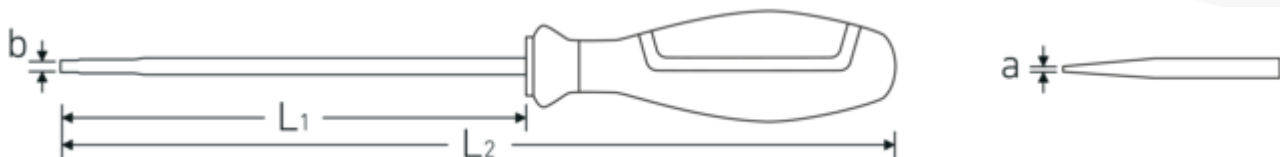

VDE slotted screwdriver

4661 VDE

Product no. **46613055**
 GTIN **4018754338115**
 Model **4661 VDE 5**
SCHLITZSCHRAUBENDREHER
5,5

Label.

VDE slotted screwdriver 1,0mm x 5,5mm L.125mm

Features.

- reduced blade diameter: for reaching and operating low-lying screw connections or screws, e.g. in switch cabinets
- in switch cabinets
- flush with the blade tip due to integrated protective insulation: saves valuable space and allows optimal access even in the tightest installation spaces Roll-off protection prevents unwanted rolling away from the workplace
- for slotted screws
- Chrome-Alloy-Steel
- blade burnished
- VDE insulated up to 1000 V
- DIN EN 60900
- insulated according to IEC 900 - AC/1000 V AC/1000 V

Technical Drawing.

Technical Attributes.

a	1,0 mm
Drive profile	Slot
Width mm (b)	5,5 mm

Logistics data.

Depth mm (IFS)	239
Width mm (IFS)	34
Height mm (IFS)	34

DIN	DIN EN 60900	Length (packed, mm)	240
Size	5	Width (packed, mm)	115
L1	125 mm	Height (packed, mm)	73
L2	240 mm	Volume (packed, dm3)	2.0148 dm3
		Art. no.	46613055
		Weight (gross, kg)	1,008
		Weight PAP (kg)	0,102
		Weight PVC (kg)	0,000
		GTIN	4018754338115
		Country of origin	GERMANY
		Region of origin	Nordrhein-Westfalen
		WEEE/ElektroG	nicht ear-pflichtig
		Customs tariff no.	82054000
		Packing standard	10
		Weight	103 g