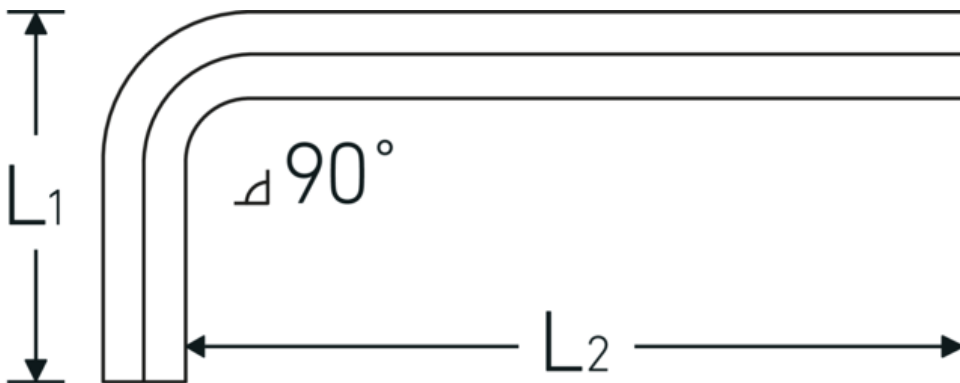

Hex key L-wrench

10760aCV

Product no. **43550014**
 GTIN **4018754029457**
 Model **10760 ACV 7/32**
WINKELSCHRAUBENDREHER

Label. Hex key L-wrench screwdriver Hex drive 7/32 L.32mm x 80mm

Technical Drawing.

Technical Attributes.

Drive profile	hex
External hex drive (inch)	7/32
L1	32 mm
L2	80 mm
Length mm (L)	90 mm

Logistics data.

Depth mm (IFS)	90
Width mm (IFS)	36
Height mm (IFS)	6
Length (packed, mm)	110
Width (packed, mm)	60
Height (packed, mm)	22
Volume (packed, dm3)	0.1452 dm3
Product no.	43550014
Weight (gross, kg)	0,237

Weight PAP (kg)	0,000
Weight PVC (kg)	0,003
GTIN	4018754029457
Country of origin	GERMANY
Region of origin	Hessen
WEEE/ElektroG	nicht ear-pflichtig
Customs tariff no.	82054000
Packing standard	10
Weight	23 g