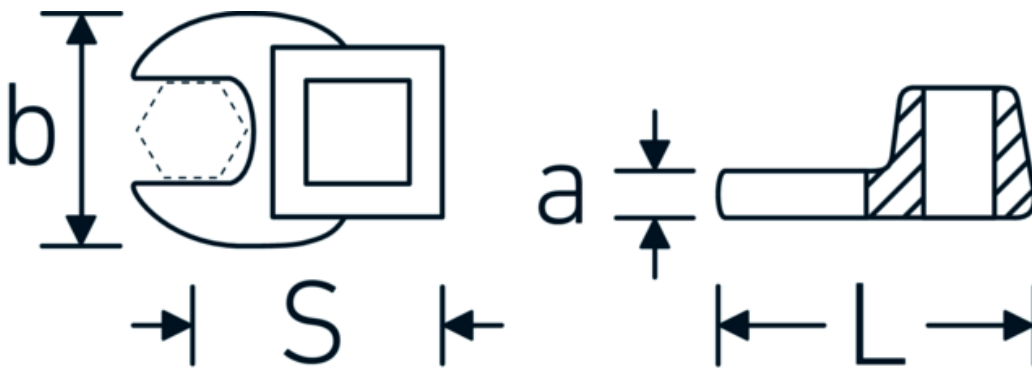

CROW-FOOT spanner

540

Product no. **02200027**
GTIN **4018754149179**
Model **540 27**

Label. 3/8 " CROW-FOOT spanner Spanner size 27mm L.47mm

Features.

- Chrome Alloy Steel, chrome plated
- Caution! Modified settings on torque wrench

Technical Drawing.

Technical Attributes.

a	8 mm
Internal square drive (inch)	3/8 "
Width mm (b)	45 mm
Length mm (L)	47 mm
S	27,6 mm
Width across flats [mm]	27 mm

Logistics data.

Depth mm (IFS)	60
Width mm (IFS)	50
Height mm (IFS)	18
Length (packed, mm)	60
Width (packed, mm)	50
Height (packed, mm)	18
Volume (packed, dm3)	0.054 dm3

Variants.

Art. no.	Model no. (ERP)	Description	GTIN
01200008	540 8	1/4 " CROW-FOOT spanner Spanner size 8mm L.25,5mm	4018754149117
01200009	540 9	1/4 " CROW-FOOT spanner Spanner size 9mm L.25,5mm	4018754149124
01200010	540 10	1/4 " CROW-FOOT spanner Spanner size 10mm L.25,5mm	4018754149131
02200011	540 11	3/8 " CROW-FOOT spanner Spanner size 11mm L.32mm	4018754149414
02200012	540 12	3/8 " CROW-FOOT spanner Spanner size 12mm L.34,3mm	4018754003495
02200013	540 13	3/8 " CROW-FOOT spanner Spanner size 13mm L.34,3mm	4018754003501
02200014	540 14	3/8 " CROW-FOOT spanner Spanner size 14mm L.37,7mm	4018754003518
02200015	540 15	3/8 " CROW-FOOT spanner Spanner size 15mm L.37,7mm	4018754003525
02200016	540 16	3/8 " CROW-FOOT spanner Spanner size 16mm L.37,7mm	4018754003532
02200017	540 17	3/8 " CROW-FOOT spanner Spanner size 17mm L.42,5mm	4018754003549
02200018	540 18	3/8 " CROW-FOOT spanner Spanner size 18mm L.42,5mm	4018754003556
02200019	540 19	3/8 " CROW-FOOT spanner Spanner size 19mm L.42,5mm	4018754003563
02200020	540 20	3/8 " CROW-FOOT spanner Spanner size 20mm L.42,4mm	4018754141067
02200021	540 21	3/8 " CROW-FOOT spanner Spanner size 21mm L.44,5mm	4018754003570