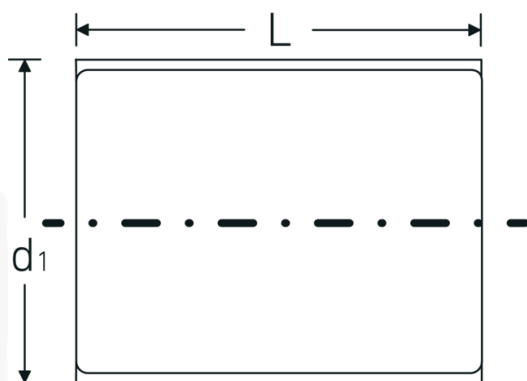

VDE socket

12179 VDE

Product no. 03370022
GTIN 4018754253814
Model 12179 VDE-22

Label. 1/2 " VDE socket Spanner size 22mm L.60mm

- Features.**
- HPQ® heavy-duty steel, chrome-plated
 - VDE insulated up to 1000 V
 - DIN EN 60900
 - Protective insulation according to IEC 900 - AC/1000 V AC/1000 V
 - Double hexagon AS-drive

Advantages.

HPQ® heavy duty steel, chrome plated

Technical Drawing.

Technical Attributes.

Drive profile	bi-hex AS-Drive®
Internal square drive (inch)	1/2 "
d1	34,7 mm
DIN	DIN EN 60900
Length mm (L)	60 mm
Width across flats [mm]	22 mm

Logistics data.

Depth mm (IFS)	59
Width mm (IFS)	35
Height mm (IFS)	35
Length (packed, mm)	85
Width (packed, mm)	50
Height (packed, mm)	50
Volume (packed, dm3)	0.2125 dm3
Art. no.	03370022
Weight (gross, kg)	0,120
Weight PAP (kg)	0,000
Weight PVC (kg)	0,002
GTIN	4018754253814
Country of origin	GERMANY
Region of origin	Nordrhein-Westfalen
WEEE/ElektroG	nicht ear-pflichtig
Customs tariff no.	82042000
Packing standard	1
Weight	116 g

Variants.

Art. no.	Model no. (ERP)	Description	GTIN
03370010	12179 VDE-10	1/2 " VDE socket Spanner size 10mm L.56mm	4018754253746
03370011	12179 VDE-11	1/2 " VDE socket Spanner size 11mm L.56mm	4018754253753
03370012	12179 VDE-12	1/2 " VDE socket Spanner size 12mm L.56mm	4018754253760
03370013	12179 VDE-13	1/2 " VDE socket Spanner size 13mm L.56mm	4018754253777
03370014	12179 VDE-14	1/2 " VDE socket Spanner size 14mm L.56mm	4018754253784
03370017	12179 VDE-17	1/2 " VDE socket Spanner size 17mm L.56mm	4018754253791
03370019	12179 VDE-19	1/2 " VDE socket Spanner size 19mm L.56mm	4018754253807
03370022	12179 VDE-22	1/2 " VDE socket Spanner size 22mm L.60mm	4018754253814
03370024	12179 VDE-24	1/2 " VDE socket Spanner size 24mm L.60mm	4018754253821