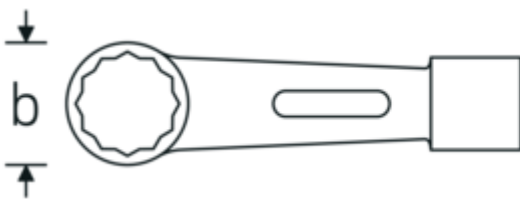

Impact ring wrench

8

Product no. **42010075**
GTIN **4018754023271**
Model **8 75**

Label.

Impact ring wrench Wrench size 75 mm L.360mm

Technical Drawing.

Technical Attributes.

a	51 mm
Width mm (b)	103,5 mm
Length mm (L)	360 mm
Wrench width 1 [mm]	75 mm

Logistics data.

Depth mm (IFS)	362
Width mm (IFS)	105
Height mm (IFS)	52
Length (packed, mm)	362
Width (packed, mm)	105
Height (packed, mm)	52
Volume (packed, dm3)	1.97652 dm3

Product no.	42010075
Weight (gross, kg)	4,428
Weight PAP (kg)	0,000
Weight PVC (kg)	0,000
GTIN	4018754023271
Country of origin	GERMANY
Region of origin	Nordrhein-Westfalen
WEEE/ElektroG	nicht ear-pflichtig
Customs tariff no.	82041100
Packing standard	1
Weight	4428 g

Variants.

Product no.	Art. no. (ERP)	Description	GTIN
42010032	8 32	Impact ring wrench Wrench size 32 mm L.195mm	4018754023141
42010036	8 36	Impact ring wrench Wrench size 36 mm L.195mm	4018754023165
42010041	8 41	Impact ring wrench Wrench size 41 mm L.200mm	4018754023172
42010046	8 46	Impact ring wrench Wrench size 46 mm L.250mm	4018754023189
42010050	8 50	Impact ring wrench Wrench size 50 mm L.280mm	4018754023196
42010055	8 55	Impact ring wrench Wrench size 55 mm L.300mm	4018754023219
42010060	8 60	Impact ring wrench Wrench size 60 mm L.300mm	4018754023233
42010065	8 65	Impact ring wrench Wrench size 65 mm L.325mm	4018754023257
42010070	8 70	Impact ring wrench Wrench size 70 mm L.355mm	4018754023264
42010075	8 75	Impact ring wrench Wrench size 75 mm L.360mm	4018754023271
42010080	8 80	Impact ring wrench Wrench size 80 mm L.440mm	4018754023295
42010085	8 85	Impact ring wrench Wrench size 85 mm L.440mm	4018754023318
42010090	8 90	Impact ring wrench Wrench size 90 mm L.445mm	4018754023325
42010095	8 95	Impact ring wrench Wrench size 95 mm L.450mm	4018754023332