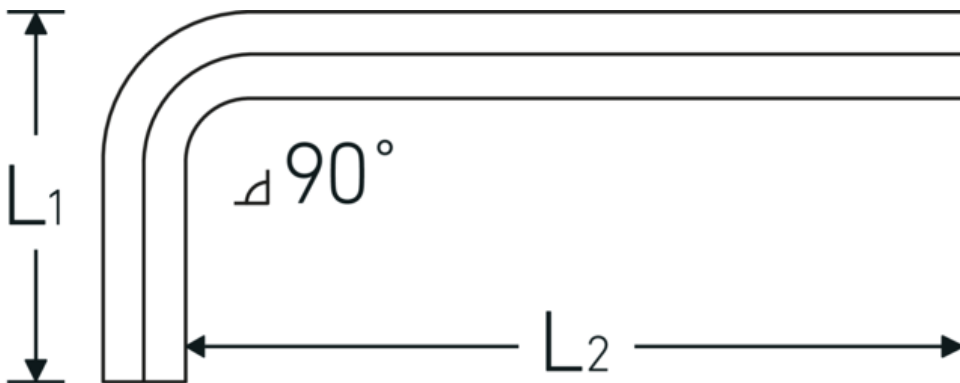

Hex key L-wrench

10760CV

Product no. **43150011**
 GTIN **4018754026906**
 Model **10760 CV 11**
WINKELSCHRAUBENDREHER

Label.

Hex key L-wrench screwdriver Hex drive 11mm L.42mm x 119mm

Technical Drawing.

Technical Attributes.

Drive profile	hex
External hex drive (mm)	11 mm
DIN	DIN ISO 2936
L1	42 mm
L2	119 mm
Length mm (L)	130 mm

Logistics data.

Depth mm (IFS)	130
Width mm (IFS)	50
Height mm (IFS)	13
Length (packed, mm)	200
Width (packed, mm)	85
Height (packed, mm)	35
Volume (packed, dm ³)	0.595 dm ³
Product no.	43150011
Weight (gross, kg)	1,310

Weight PAP (kg)	0,000
Weight PVC (kg)	0,009
GTIN	4018754026906
Country of origin	GERMANY
Region of origin	Hessen
WEEE/ElektroG	nicht ear-pflichtig
Customs tariff no.	82054000
Packing standard	10
Weight	130 g