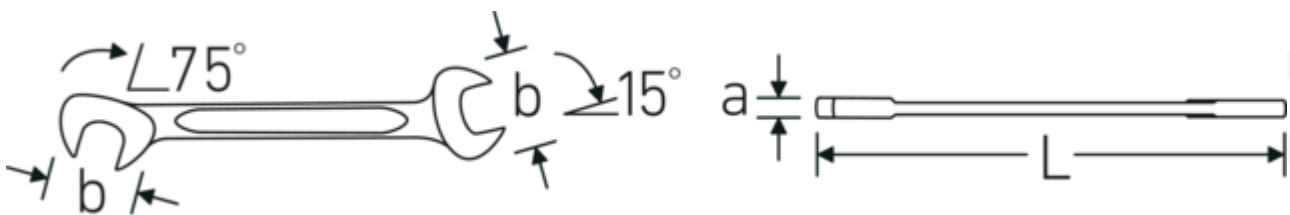

Small double-open ended spanner
ELECTRIC, inch

ELECTRIC 12a

Product no. **40462828**
GTIN **4018754020027**
Model **ELECTRIC 12a 7/16**

Label.

Double open-ended spanner, small Spanner size 7/16 " L.116mm

Features.

- spanners with equal widths across flats
- straight design, jaw position 15° and 75°
- sturdy, slim and lightweight intelligent design
- high bending strength due to double T-profile
- STAHLWILLE's round finish ensures a surface that is pleasant to the skin and has a good grip
- extremely sturdy, exceptionally durable
- drop-forged, hardened and cooled in oil bath
- chrome-alloy steel, chrome plated

Technical Drawing.

Technical Attributes.

a	3 mm
Width mm (b)	24,2 mm
Length mm (L)	116 mm
Jaw angle	15/75 °
Spanner width 1 [inch]	7/16 "

Logistics data.

Depth mm (IFS)	116
Width mm (IFS)	25
Height mm (IFS)	3
Length (packed, mm)	120
Width (packed, mm)	80

Spanner width s 2 [inch]	7/16 "	Height (packed, mm)	18
		Volume (packed, dm3)	0.1728 dm3
		Art. no.	40462828
		Weight (gross, kg)	0,285
		Weight PAP (kg)	0,000
		Weight PVC (kg)	0,004
		GTIN	4018754020027
		Country of origin	GERMANY
		Region of origin	Nordrhein-Westfalen
		WEEE/ElektroG	nicht ear-pflichtig
		Customs tariff no.	82041100
		Packing standard	10
		Weight	28 g