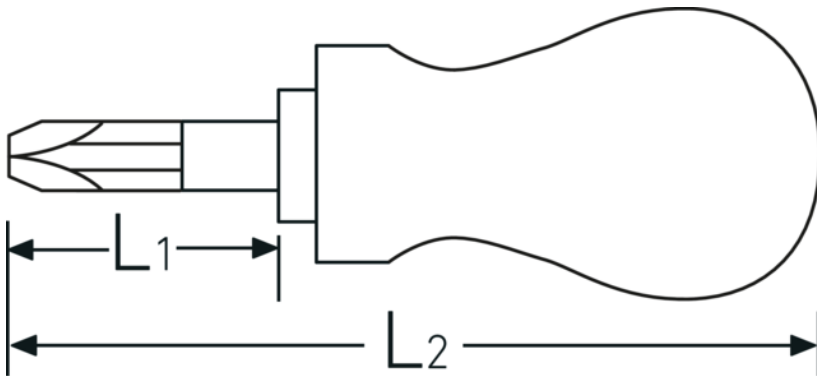

Cross-head screwdriver PZ DRALL®

4744

Product no. **47441001**
 GTIN **4018754030682**
 Model **4744 PZ 1**
Kreuzschlitzschraubendreher

Label.

Cross-head screwdriver PZ DRALL® Size PZ1 L.25mm

Technical Drawing.

Technical Attributes.

Drive profile	POZIDRIV®/SUPADRIV®
DIN	DIN ISO 8764-1, -2, ISO 8764-1, -2
Size of output profile	PZ1
L1	25 mm
L2	80 mm

Logistics data.

Depth mm (IFS)	85
Width mm (IFS)	30
Height mm (IFS)	28
Length (packed, mm)	125
Width (packed, mm)	95
Height (packed, mm)	58
Volume (packed, dm ³)	0.68875 dm ³
Product no.	47441001
Weight (gross, kg)	0,280

Weight PAP (kg)	0,060
Weight PVC (kg)	0,000
GTIN	4018754030682
Country of origin	GERMANY
Region of origin	Nordrhein-Westfalen
WEEE/ElektroG	nicht ear-pflichtig
Customs tariff no.	82054000
Packing standard	10
Weight	28 g