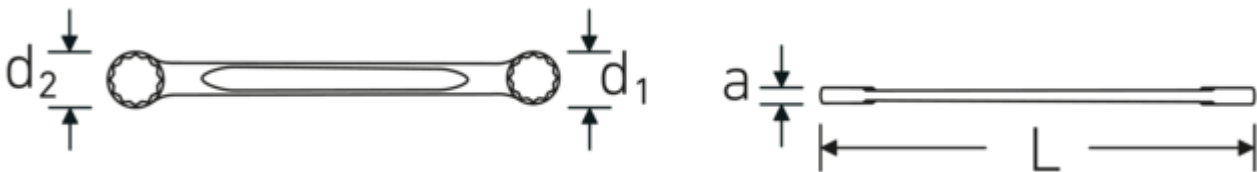

Double ring wrench, metric

StahlwilleSTABIL®21

Product no. **41051821**
GTIN **4018754021352**
Model **21 18 x 21**

Label.

Double ring wrench Wrench size 18 x 21 mm L.210mm

Technical Drawing.

Technical Attributes.

a	9 mm
Drive profile	bi-hex AS-Drive®
d1	26,3 mm
d2	30,5 mm
DIN	DIN 837 / ISO 10103
Length mm (L)	210 mm
Wrench width 1 [mm]	18 mm
Wrench width 2 [mm]	21 mm

Logistics data.

Depth mm (IFS)	209
Width mm (IFS)	31
Height mm (IFS)	10
Length (packed, mm)	220
Width (packed, mm)	75
Height (packed, mm)	50
Volume (packed, dm ³)	0.825 dm ³
Product no.	41051821
Weight (gross, kg)	0,540
Weight PAP (kg)	0,000
Weight PVC (kg)	0,010
GTIN	4018754021352
Country of origin	GERMANY

41053034 21 30 x 34

Double ring wrench Wrench size 30 x
34 mm L.325mm

4018754021437

GTIN-Code.