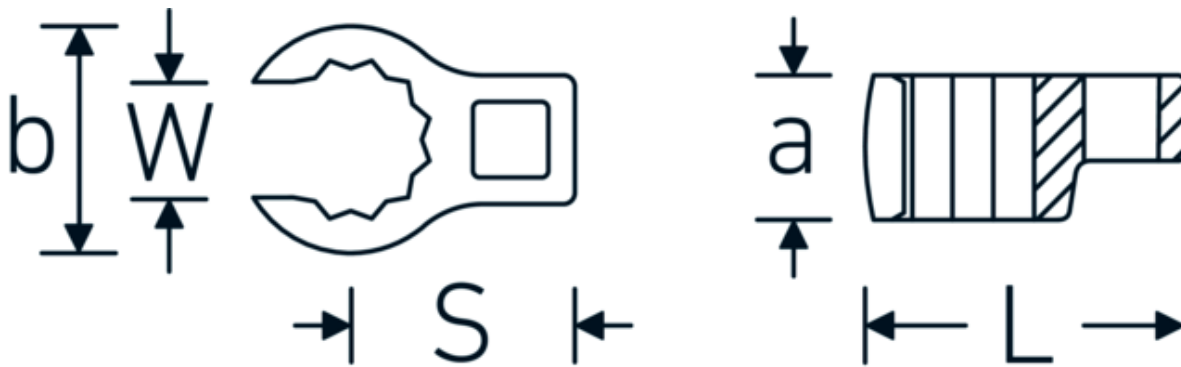

CROW-RING spanner

440

Product no. 02190016
GTIN 4018754003389
Model 440 16

Label. 3/8 " CROW-RING spanner Spanner size 16mm L.36,1mm

- Features.**
- Chrome Alloy Steel, chrome plated
 - Caution! Modified settings on torque wrench

Technical Drawing.

Technical Attributes.

a	17,5 mm
Internal square drive (inch)	3/8 "
Width mm (b)	24,6 mm
Length mm (L)	36,1 mm
S	19,1 mm
Width across flats [mm]	16 mm
W	13 mm

Logistics data.

Depth mm (IFS)	35
Width mm (IFS)	24
Height mm (IFS)	18
Length (packed, mm)	36
Width (packed, mm)	25
Height (packed, mm)	19
Volume (packed, dm3)	0.0171 dm3

Variants.

Art. no.	Model no. (ERP)	Description	GTIN
01190008	440 8	1/4 " CROW-RING spanner Spanner size 8mm L.23,8mm	4018754149094
01190009	440 9	1/4 " CROW-RING spanner Spanner size 9mm L.28,5mm	4018754140985
01190010	440 10	1/4 " CROW-RING spanner Spanner size 10mm L.28,4mm	4018754000739
01190011	440 11	1/4 " CROW-RING spanner Spanner size 11mm L.28mm	4018754149100
01190012	440 12	1/4 " CROW-RING spanner Spanner size 12mm L.30,8mm	4018754000746
01190013	440 13	1/4 " CROW-RING spanner Spanner size 13mm L.32mm	4018754102099
01190014	440 14	1/4 " CROW-RING spanner Spanner size 14mm L.31,7mm	4018754000753
02190015	440 15	3/8 " CROW-RING spanner Spanner size 15mm L.36,5mm	4018754141029
02190016	440 16	3/8 " CROW-RING spanner Spanner size 16mm L.36,1mm	4018754003389
02190017	440 17	3/8 " CROW-RING spanner Spanner size 17mm L.39,2mm	4018754003396
02190018	440 18	3/8 " CROW-RING spanner Spanner size 18mm L.40,8mm	4018754003402
02190019	440 19	3/8 " CROW-RING spanner Spanner size 19mm L.40,5mm	4018754003419
02190020	440 20	3/8 " CROW-RING spanner Spanner size 20mm L.42,9mm	4018754141036
02190021	440 21	3/8 " CROW-RING spanner Spanner size 21mm L.42,8mm	4018754003426