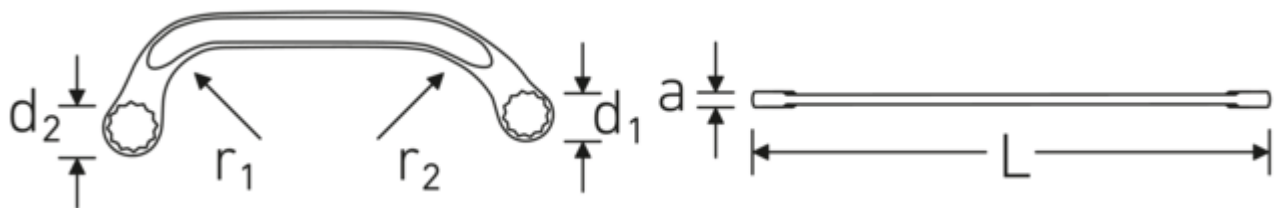

**Double-ended ring spanner
STARTER, metric**

STARTER 27

Product no. **41091517**
GTIN **4018754022076**
Model **STARTER 27 15 x 17**

Label. Double-ended ring spanner Spanner size 15 x 17 mm L.184mm

Features.

- ISO 3318
- Chrome Alloy Steel, chrome plated

Advantages.

ISO 3318

Technical Drawing.

Technical Attributes.

a	7,5 mm
Drive profile	bi-hex AS-Drive®
d1	22,5 mm
d2	25 mm
Length mm (L)	184 mm

Logistics data.

Depth mm (IFS)	183
Width mm (IFS)	65
Height mm (IFS)	8
Length (packed, mm)	185
Width (packed, mm)	67

r1	38 mm	Height (packed, mm)	65
r2	66 mm	Volume (packed, dm3)	0.805675 dm3
Spanner width 1 [mm]	15 mm	Art. no.	41091517
Spanner width 2 [mm]	17 mm	Weight (gross, kg)	0,960
		Weight PAP (kg)	0,000
		Weight PVC (kg)	0,011
		GTIN	4018754022076
		Country of origin	GERMANY
		Region of origin	Nordrhein-Westfalen
		WEEE/ElektroG	nicht ear-pflichtig
		Customs tariff no.	82041100
		Packing standard	10
		Weight	96 g

Variants.

Art. no.	Art. no. (ERP)	Description	GTIN
41091012	STARTER 27 10 x 12	Double-ended ring spanner Spanner size 10 x 12 mm L.150mm	4018754022038
41091113	STARTER 27 11 x 13	Double-ended ring spanner Spanner size 11 x 13 mm L.150mm	4018754022045
41091416	STARTER 27 14 x 16	Double-ended ring spanner Spanner size 14 x 16 mm L.179mm	4018754022052
41091417	STARTER 27 14 x 17	Double-ended ring spanner Spanner size 14 x 17 mm L.179mm	4018754022069
41091517	STARTER 27 15 x 17	Double-ended ring spanner Spanner size 15 x 17 mm L.184mm	4018754022076
41091618	STARTER 27 16 x 18	Double-ended ring spanner Spanner size 16 x 18 mm L.200mm	4018754096770
41091922	STARTER 27 19 x 22	Double-ended ring spanner Spanner size 19 x 22 mm L.225mm	4018754022090