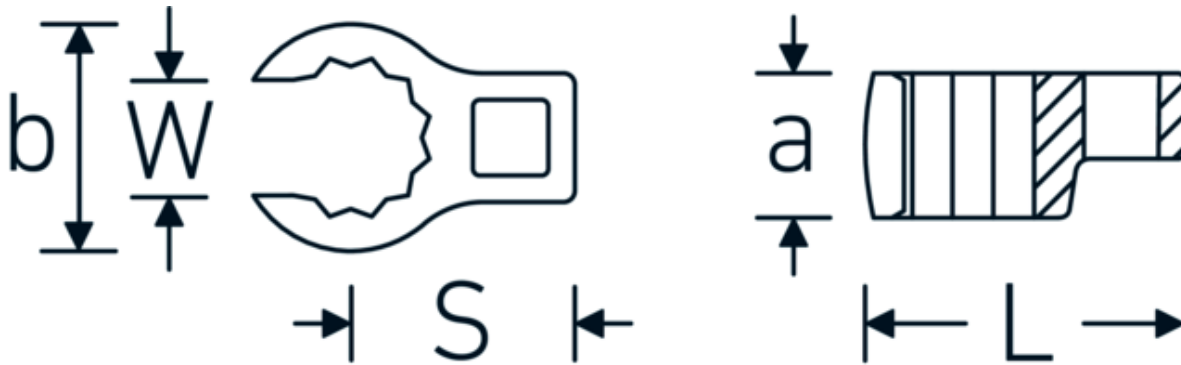

CROW-RING spanner

440a

Product no. **03490060**
GTIN **4018754008476**
Model **440 A 1 3/8**

Label. 1/2 " CROW-RING spanner Spanner size 1 3/8" L.64,2mm

- Features.**
- Chrome Alloy Steel, chrome plated
 - caution! Modified settings on torque wrench
 - size 3/8: for Volvo aircraft engine, type "JAS"

Technical Drawing.

Technical Attributes.

a	24 mm
Internal square drive (inch)	1/2 "
Width mm (b)	50 mm
Length mm (L)	64,2 mm
S	33,5 mm
Spanner size [inch]	1 3/8 "

Logistics data.

Depth mm (IFS)	64
Width mm (IFS)	50
Height mm (IFS)	24
Length (packed, mm)	64
Width (packed, mm)	50
Height (packed, mm)	24

Variants.

Art. no.	Model no. (ERP)	Description	GTIN
01490024	440 A 3/8	1/4 " CROW-RING spanner Spanner size 3/8" L.28,4mm	4018754116805
01490028	440 A 7/16	1/4 " CROW-RING spanner Spanner size 7/16" L.28mm	4018754001460
01490032	440 A 1/2	1/4 " CROW-RING spanner Spanner size 1/2" L.30,5mm	4018754001477
01490034	440 A 9/16	1/4 " CROW-RING spanner Spanner size 9/16" L.31,7mm	4018754001484
02490036	440 A 5/8	3/8 " CROW-RING spanner Spanner size 5/8" L.36,5mm	4018754004546
02490038	440 A 11/16	3/8 " CROW-RING spanner Spanner size 11/16" L.39,2mm	4018754004553
02490040	440 A 3/4	3/8 " CROW-RING spanner Spanner size 3/4" L.40,9mm	4018754004560
02490042	440 A 13/16	3/8 " CROW-RING spanner Spanner size 13/16" L.42,9mm	4018754004577
02490044	440 A 7/8	3/8 " CROW-RING spanner Spanner size 7/8" L.45,2mm	4018754004584
02490046	440 A 15/16	3/8 " CROW-RING spanner Spanner size 15/16" L.47,2mm	4018754004591
02490048	440 A 1	3/8 " CROW-RING spanner Spanner size 1" L.49,3mm	4018754004607
02490050	440 A 1 1/16	3/8 " CROW-RING spanner Spanner size 1 1/16" L.52,8mm	4018754004614
03490052	440 A 1 1/8	1/2 " CROW-RING spanner Spanner size 1 1/8" L.56,8mm	4018754008445
03490056	440 A 1 1/4	1/2 " CROW-RING spanner Spanner size 1 1/4" L.62,5mm	4018754008452