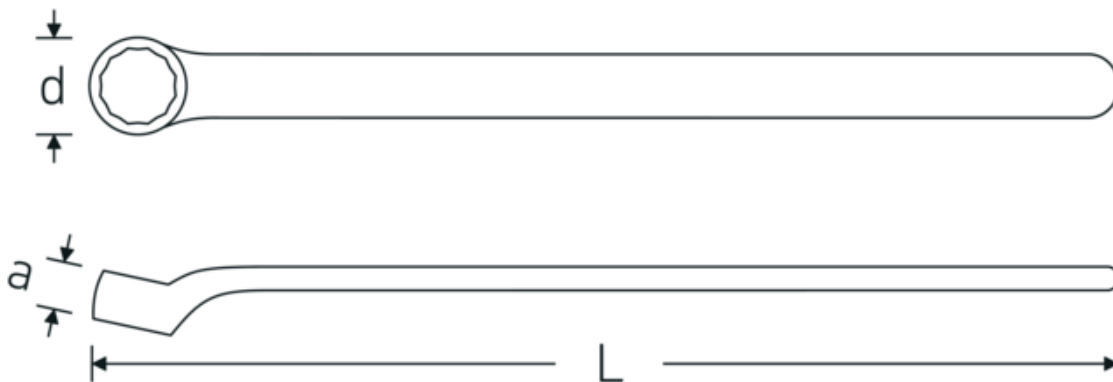

VDE special ring wrench

12161 VDE

Product no. **44190014**
GTIN **4018754254040**
Model **12161 VDE 14**

Label. VDE special ring wrench Wrench size 14mm

Technical Drawing.

Technical Attributes.

a	15 mm
d	25,1 mm
DIN	DIN EN 60900
Length mm (L)	184,1 mm
Wrench width 1 [mm]	14 mm

Logistics data.

Depth mm (IFS)	180
Width mm (IFS)	24
Height mm (IFS)	12
Length (packed, mm)	182
Width (packed, mm)	25
Height (packed, mm)	13
Volume (packed, dm3)	0.05915 dm3
Product no.	44190014
Weight (gross, kg)	0,088

Weight PAP (kg)	0,000
Weight PVC (kg)	0,004
GTIN	4018754254040
Country of origin	GERMANY
Region of origin	Nordrhein-Westfalen
WEEE/ElektroG	nicht ear-pflichtig
Customs tariff no.	82041100
Packing standard	1
Weight	82 g