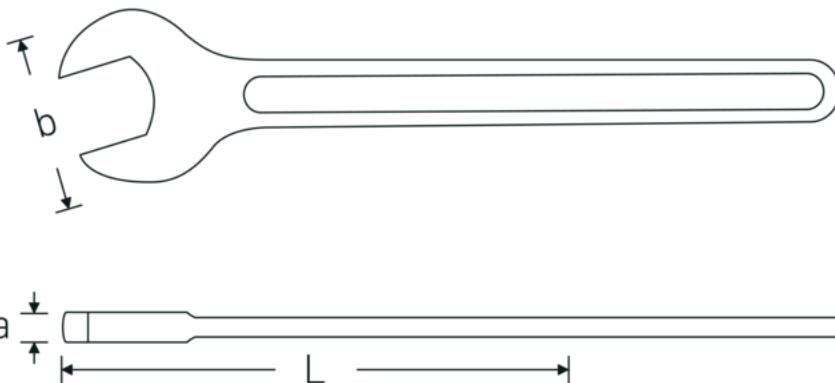

## Open-ended spanner, metric

4004

Product no. **40040700**  
GTIN **4018754018413**  
Model **4004 70**

**Label.** Open-ended spanner Spanner size 70mm L.572mm

- Features.**
- DIN 894 up to 85 mm
  - special tool steel, grey finish

## Advantages.

DIN 894 up to 85 mm.

## Technical Drawing.

## Technical Attributes.

a 20 mm  
Width mm (b) 142 mm