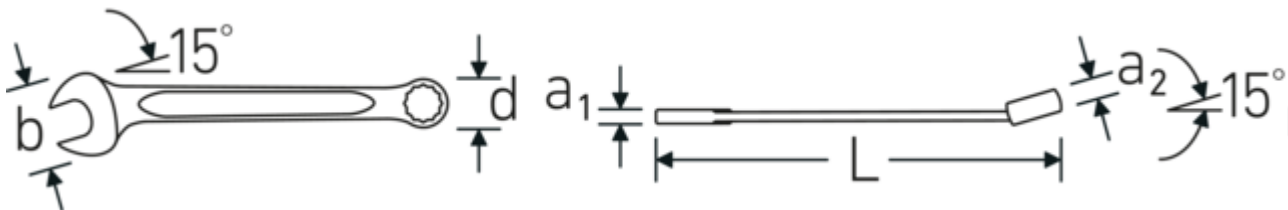

Combination wrench OPEN BOX, inch

OPEN BOX 13a

Product no. **40481414**
 GTIN **4018754020072**
 Model **OPEN BOX 13a 7/32**

Label. Combination wrench Wrench size 7/32 " L.95mm

Technical Drawing.

Technical Attributes.

a1	3 mm
a2	3,2 mm
Width mm (b)	14 mm
d	9,8 mm
DIN	DIN 3113 Form A / ISO 7738 Form A
Length mm (L)	95 mm
Jaw angle	15 °
Ring position	15 °
Wrench width 1 [inch]	7/32 "
Wrench width s 2 [inch]	7/32 "

Logistics data.

Depth mm (IFS)	95
Width mm (IFS)	14
Height mm (IFS)	5
Length (packed, mm)	97
Width (packed, mm)	15
Height (packed, mm)	18
Volume (packed, dm ³)	0.02619 dm ³
Product no.	40481414
Weight (gross, kg)	0,055
Weight PAP (kg)	0,000
Weight PVC (kg)	0,003
GTIN	4018754020072